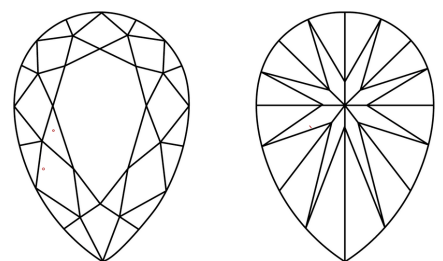

CLARITY CHARACTERISTICS

KEY TO SYMBOLS
Red symbols indicate internal characteristics.
Green symbols indicate external characteristics.