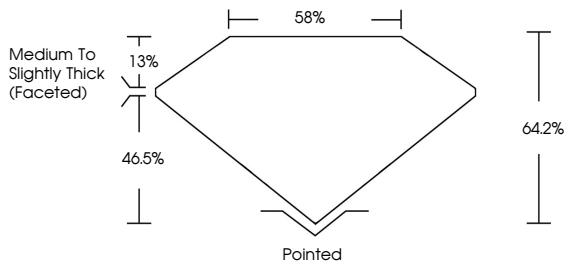

PROPORTIONS