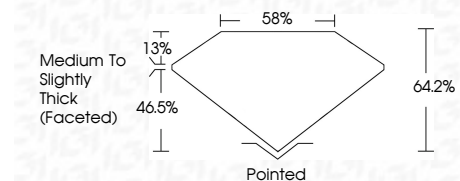

**ELECTRONIC COPY**

LG799601873  
Report verification at igi.org

May 9, 2026  
IGI Report Number **LG799601873**  
Description **LABORATORY GROWN DIAMOND**  
Shape and Cutting Style **PEAR BRILLIANT**  
Measurements **8.87 X 5.72 X 3.67 MM**

**GRADING RESULTS**  
Carat Weight **1.05 CARAT**  
Color Grade **E**  
Clarity Grade **VVS 2**

**ADDITIONAL GRADING INFORMATION**  
Polish **EXCELLENT**  
Symmetry **EXCELLENT**  
Fluorescence **NONE**  
Inscription(s) **IGI LG799601873**  
Comments: This Laboratory Grown Diamond was created by Chemical Vapor Deposition (CVD) growth process. Type IIa

May 9, 2026  
IGI Report No. LG799601873  
**PEAR BRILLIANT**  
8.87 X 5.72 X 3.67 MM  
1.05 CARAT  
E  
VVS 2  
64.2%  
85%  
Medium to Slightly Thick (Faceted)  
Pointed  
EXCELLENT  
EXCELLENT  
NONE  
IGI LG799601873  
Comments: This Laboratory Grown Diamond was created by Chemical Vapor Deposition (CVD) growth process. Type IIa

**LABORATORY GROWN DIAMOND REPORT**

May 9, 2026  
IGI Report Number **LG799601873**  
Description **LABORATORY GROWN DIAMOND**  
Shape and Cutting Style **PEAR BRILLIANT**  
Measurements **8.87 X 5.72 X 3.67 MM**