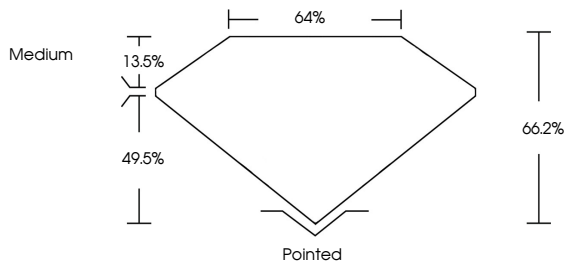

PROPORTIONS