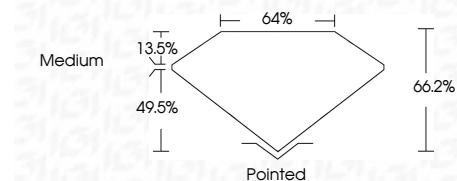

Measurements **10.33 X 7.15 X 4.73 MM**

**GRADING RESULTS**

Carat Weight **3.05 CARATS**

Color Grade **F**

Clarity Grade **VS 1**

**ADDITIONAL GRADING INFORMATION**

Polish **EXCELLENT**

Symmetry **EXCELLENT**

Fluorescence **NONE**

Inscription(s) **IGI LG798622551**

Comments: This Laboratory Grown Diamond was created by Chemical Vapor Deposition (CVD) growth process. Type IIa

May 7, 2026	IGI Report No LG798622551	CUT CORNERED RECT. MODIFIED BRILLIANT	10.33 X 7.15 X 4.73 MM	3.05 CARATS	F	VS 1	66.2%	49.5%	Medium	Pointed	EXCELLENT	EXCELLENT	NONE	IGI LG798622551
<p>Comments: This Laboratory Grown Diamond was created by Chemical Vapor Deposition (CVD) growth process. Type IIa</p>														

May 7, 2026  
IGI Report Number **LG798622551**  
Description **LABORATORY GROWN DIAMOND**  
Shape and Cutting Style **CUT CORNERED RECTANGULAR  
MODIFIED BRILLIANT**  
Measurements **10.33 X 7.15 X 4.73 MM**

**GRADING RESULTS**  
Carat Weight **3.05 CARATS**  
Color Grade **F**  
Clarity Grade **VS 1**

**ADDITIONAL GRADING INFORMATION**  
Polish **EXCELLENT**  
Symmetry **EXCELLENT**  
Fluorescence **NONE**  
Inscription(s) **IGI LG798622551**