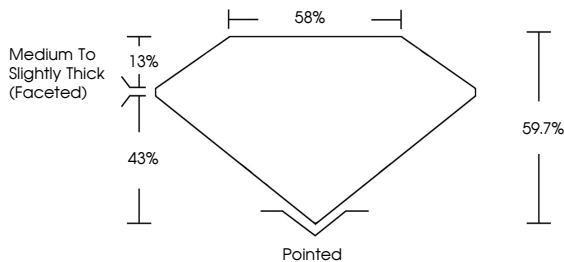

PROPORTIONS