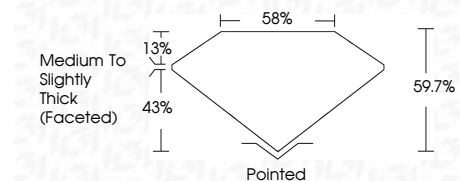

**ELECTRONIC COPY**

LG798622414  
Report verification at igi.org

May 8, 2026  
IGI Report Number **LG798622414**  
Description **LABORATORY GROWN DIAMOND**  
Shape and Cutting Style **HEART BRILLIANT**  
Measurements **6.11 X 6.99 X 4.17 MM**

**GRADING RESULTS**  
Carat Weight **1.06 CARAT**  
Color Grade **F**  
Clarity Grade **VS 1**

**ADDITIONAL GRADING INFORMATION**  
Polish **EXCELLENT**  
Symmetry **EXCELLENT**  
Fluorescence **NONE**  
Inscription(s) **IGI LG798622414**  
Comments: This Laboratory Grown Diamond was created by Chemical Vapor Deposition (CVD) growth process. Type IIa

May 8, 2026  
IGI Report No **LG798622414**  
**HEART BRILLIANT**  
6.11 X 6.99 X 4.17 MM  
1.06 CARAT  
F  
VS 1  
69.7%  
85%  
Medium to Slightly Thick (Faceted)  
Pointed  
EXCELLENT  
EXCELLENT  
NONE  
IGI LG798622414  
Comments: This Laboratory Grown Diamond was created by Chemical Vapor Deposition (CVD) growth process. Type IIa

**GRADING RESULTS**  
Carat Weight **1.06 CARAT**  
Color Grade **F**  
Clarity Grade **VS 1**

**ADDITIONAL GRADING INFORMATION**  
Polish **EXCELLENT**  
Symmetry **EXCELLENT**  
Fluorescence **NONE**  
Inscription(s) **IGI LG798622414**