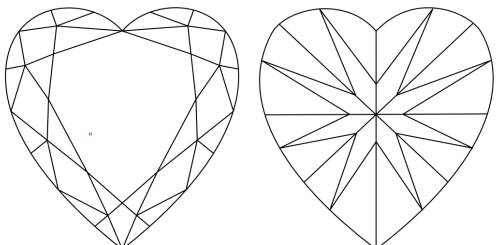

CLARITY CHARACTERISTICS

KEY TO SYMBOLS
Red symbols indicate internal characteristics.
Green symbols indicate external characteristics.

COLOR

D	E	F	G	H	I	J	Faint	Very Light	Light

CLARITY

FL	IF	VS¹⁻²	VS¹⁻²	SI¹⁻²	I¹⁻³
Flawless	Internally Flawless	Very Very Slightly Included	Very Slightly Included	Slightly Included	Included