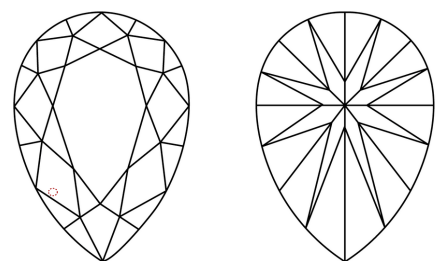

May 7, 2026  
IGI Report No. LG798621656  
**PEAR BRILLIANT**  
11.35 X 7.12 X 4.43 MM  
2.10 CARATS  
E  
VS 1  
62.2%  
61%  
Medium to Slightly Thick (Faceted)  
Pointed  
EXCELLENT  
EXCELLENT  
NONE  
IGI LG798621656  
Comments: This Laboratory Grown Diamond was created by Chemical Vapor Deposition (CVD) growth process. Type IIa

**LABORATORY GROWN DIAMOND REPORT**

May 7, 2026  
IGI Report Number **LG798621656**  
Description **LABORATORY GROWN DIAMOND**  
Shape and Cutting Style **PEAR BRILLIANT**  
Measurements **11.35 X 7.12 X 4.43 MM**

**GRADING RESULTS**  
Carat Weight **2.10 CARATS**  
Color Grade **E**  
Clarity Grade **VS 1**

**ADDITIONAL GRADING INFORMATION**  
Polish **EXCELLENT**  
Symmetry **EXCELLENT**  
Fluorescence **NONE**  
Inscription(s) **IGI LG798621656**

Comments: This Laboratory Grown Diamond was created by Chemical Vapor Deposition (CVD) growth process. Type IIa

**PROPORTIONS**

Sample Image Used

**CLARITY CHARACTERISTICS**

**KEY TO SYMBOLS**  
Red symbols indicate internal characteristics.  
Green symbols indicate external characteristics.