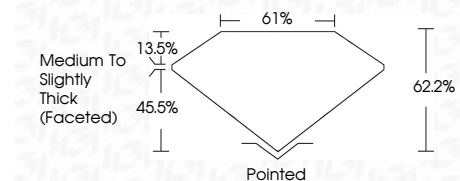

**ELECTRONIC COPY**

LG798621656  
Report verification at igi.org

May 7, 2026  
IGI Report Number **LG798621656**  
Description **LABORATORY GROWN DIAMOND**  
Shape and Cutting Style **PEAR BRILLIANT**  
Measurements **11.35 X 7.12 X 4.43 MM**

**GRADING RESULTS**  
Carat Weight **2.10 CARATS**  
Color Grade **E**  
Clarity Grade **VS 1**

**ADDITIONAL GRADING INFORMATION**  
Polish **EXCELLENT**  
Symmetry **EXCELLENT**  
Fluorescence **NONE**  
Inscription(s) **IGI LG798621656**  
Comments: This Laboratory Grown Diamond was created by Chemical Vapor Deposition (CVD) growth process. Type IIa

May 7, 2026  
IGI Report No. LG798621656  
**PEAR BRILLIANT**  
11.35 X 7.12 X 4.43 MM  
2.10 CARATS  
E  
VS 1  
62.2%  
61%  
Medium to Slightly Thick (Faceted)  
Pointed  
EXCELLENT  
EXCELLENT  
NONE  
IGI LG798621656  
Comments: This Laboratory Grown Diamond was created by Chemical Vapor Deposition (CVD) growth process. Type IIa

**GRADING RESULTS**  
Carat Weight **2.10 CARATS**  
Color Grade **E**  
Clarity Grade **VS 1**

**ADDITIONAL GRADING INFORMATION**  
Polish **EXCELLENT**  
Symmetry **EXCELLENT**  
Fluorescence **NONE**  
Inscription(s) **IGI LG798621656**