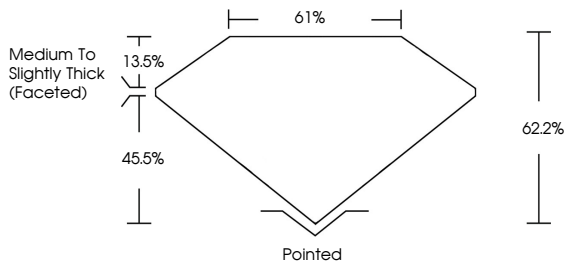

PROPORTIONS