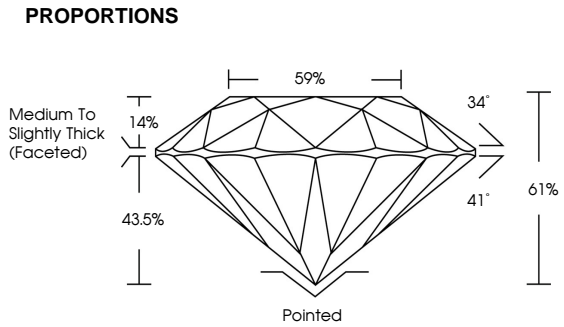

COLOR

D	E	F	G	H	I	J	Faint	Very Light	Light

CLARITY

FL	IF	VS¹⁻²	VS¹⁻²	SI¹⁻²	I¹⁻³
Flawless	Internally Flawless	Very Very Slightly Included	Very Slightly Included	Slightly Included	Included

Certified
**SUSTAINABILITY RATED
DIAMOND**
SCS GLOBAL SERVICES

All certified diamonds come with an individual certificate, **ONLY** available at an accredited retailer

FOR THE SUSTAINABILITY RATED CERTIFICATE, SCAN HERE →