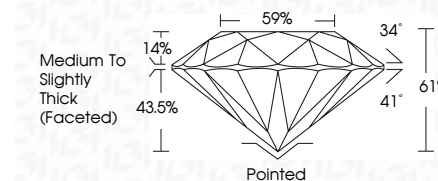

**ELECTRONIC COPY**

LG798614510  
Report verification at igi.org

May 9, 2026  
IGI Report Number **LG798614510**  
Description **LABORATORY GROWN DIAMOND**  
Shape and Cutting Style **ROUND BRILLIANT**  
Measurements **8.19 - 8.23 X 5.01 MM**

**GRADING RESULTS**  
Carat Weight **2.07 CARATS**  
Color Grade **F**  
Clarity Grade **VS 1**  
Cut Grade **IDEAL**

**ADDITIONAL GRADING INFORMATION**  
Polish **EXCELLENT**  
Symmetry **EXCELLENT**  
Fluorescence **NONE**  
Inscription(s) **IGI LG798614510**  
Comments: This Laboratory Grown Diamond was created by Chemical Vapor Deposition (CVD) growth process. Type IIa

May 9, 2026  
IGI Report No LG798614510  
**ROUND BRILLIANT**  
8.19 - 8.23 X 5.01 MM  
2.07 CARATS  
Color Grade **F**  
Clarity Grade **VS 1**  
Cut Grade **IDEAL**  
Depth **61%**  
Table **59%**  
Girdle **Medium To Slightly Thick (Faceted)**  
Culet **Pointed**  
Polish **EXCELLENT**  
Symmetry **EXCELLENT**  
Fluorescence **NONE**  
Inscriptions(s) **IGI LG798614510**  
Comments: This Laboratory Grown Diamond was created by Chemical Vapor Deposition (CVD) growth process. Type IIa

**LABORATORY GROWN DIAMOND REPORT**

May 9, 2026  
IGI Report Number **LG798614510**  
Description **LABORATORY GROWN DIAMOND**  
Shape and Cutting Style **ROUND BRILLIANT**  
Measurements **8.19 - 8.23 X 5.01 MM**  
**GRADING RESULTS**  
Carat Weight **2.07 CARATS**  
Color Grade **F**  
Clarity Grade **VS 1**  
Cut Grade **IDEAL**