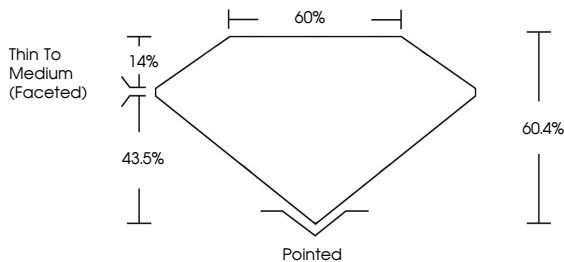

PROPORTIONS