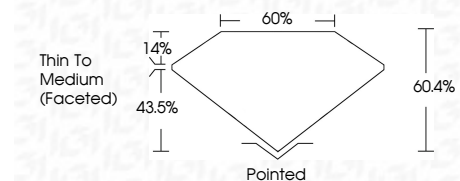

ELECTRONIC COPY

LG798612926
Report verification at igi.org

May 4, 2026
IGI Report Number **LG798612926**
Description **LABORATORY GROWN DIAMOND**
Shape and Cutting Style **MARQUISE BRILLIANT**
Measurements **12.41 X 6.82 X 4.12 MM**

GRADING RESULTS
Carat Weight **2.03 CARATS**
Color Grade **E**
Clarity Grade **VVS 2**

ADDITIONAL GRADING INFORMATION
Polish **EXCELLENT**
Symmetry **EXCELLENT**
Fluorescence **NONE**
Inscription(s) **IGI LG798612926**
Comments: This Laboratory Grown Diamond was created by Chemical Vapor Deposition (CVD) growth process. Type IIa

May 4, 2026
IGI Report No LG798612926
MARQUISE BRILLIANT
12.41 X 6.82 X 4.12 MM
2.03 CARATS
E
VVS 2
60.4%
60%
Thin To Medium (Faceted)
Pointed
EXCELLENT
EXCELLENT
NONE
IGI LG798612926
Comments: This Laboratory Grown Diamond was created by Chemical Vapor Deposition (CVD) growth process. Type IIa