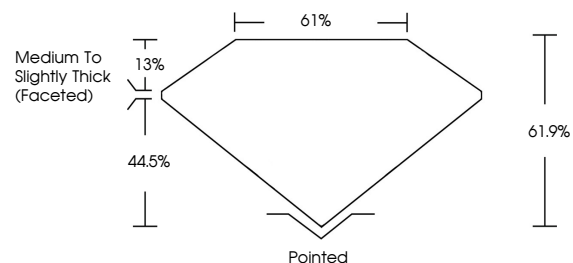

GRADING RESULTS

Carat Weight 1.53 CARAT

Color Grade E

Clarity Grade VVS 1

May 4, 2026
IGI Report Number LG798612859
Description LABORATORY GROWN DIAMOND
Shape and Cutting Style OVAL BRILLIANT
Measurements 9.27 X 6.57 X 4.07 MM

GRADING RESULTS

Carat Weight 1.53 CARAT

Color Grade E

Clarity Grade VVS 1

ADDITIONAL GRADING INFORMATION

Polish EXCELLENT

Symmetry EXCELLENT

Fluorescence NONE

Inscription(s) IGI LG798612859

Comments: This Laboratory Grown Diamond was created by Chemical Vapor Deposition (CVD) growth process. Type IIa

PROPORTIONS

Sample Image Used

CLARITY CHARACTERISTICS

KEY TO SYMBOLS

Red symbols indicate internal characteristics. Green symbols indicate external characteristics.

COLOR

D E F G H I J Faint Very Light Light

CLARITY

Table with columns for clarity grades: FL, IF, VS 1-2, VS 1-2, SI 1-2, I 1-3. Below are corresponding descriptions: Flawless, Internally Flawless, Very Very Slightly Included, Very Slightly Included, Slightly Included, Included.