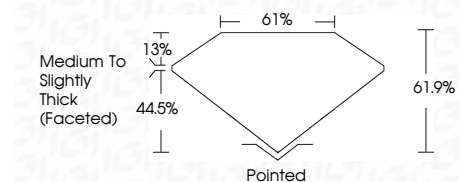

GRADING RESULTS

Carat Weight 1.53 CARAT

Color Grade E

Clarity Grade VVS 1

May 4, 2026
IGI Report Number LG798612859
Description LABORATORY GROWN DIAMOND
Shape and Cutting Style OVAL BRILLIANT
Measurements 9.27 X 6.57 X 4.07 MM

GRADING RESULTS

Carat Weight 1.53 CARAT

Color Grade E

Clarity Grade VVS 1

ADDITIONAL GRADING INFORMATION

Polish EXCELLENT

Symmetry EXCELLENT

Fluorescence NONE

Inscription(s) IGI LG798612859

Comments: This Laboratory Grown Diamond was created by Chemical Vapor Deposition (CVD) growth process. Type IIa

PROPORTIONS

Sample Image Used

CLARITY CHARACTERISTICS

KEY TO SYMBOLS

Red symbols indicate internal characteristics. Green symbols indicate external characteristics.

COLOR

D E F G H I J Faint Very Light Light

CLARITY

Table with columns for clarity grades: FL, IF, VS 1-2, VS 1-2, SI 1-2, I 1-3. Below are corresponding descriptions: Flawless, Internally Flawless, Very Very Slightly Included, Very Slightly Included, Slightly Included, Included.