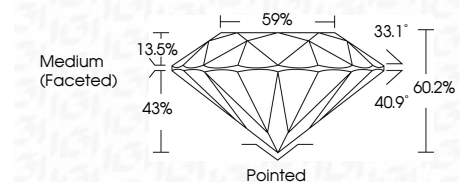

**ELECTRONIC COPY**

LG798607931  
Report verification at igi.org

May 12, 2026  
IGI Report Number **LG798607931**  
Description **LABORATORY GROWN DIAMOND**  
Shape and Cutting Style **ROUND BRILLIANT**  
Measurements **6.54 - 6.57 X 3.95 MM**

**GRADING RESULTS**  
Carat Weight **1.03 CARAT**  
Color Grade **D**  
Clarity Grade **VVS 2**  
Cut Grade **IDEAL**

**ADDITIONAL GRADING INFORMATION**  
Polish **EXCELLENT**  
Symmetry **EXCELLENT**  
Fluorescence **NONE**  
Inscription(s) **IGI LG798607931**  
Comments: This Laboratory Grown Diamond was created by Chemical Vapor Deposition (CVD) growth process. Type IIa

May 12, 2026  
IGI Report No LG798607931  
**ROUND BRILLIANT**  
6.54 - 6.57 X 3.95 MM  
Carat Weight **1.03 CARAT**  
Color Grade **D**  
Clarity Grade **VVS 2**  
Cut Grade **IDEAL**  
Depth **60.2%**  
Table **59%**  
Girdle **Medium (Faceted)**  
Culet **Pointed**  
Polish **EXCELLENT**  
Symmetry **EXCELLENT**  
Fluorescence **NONE**  
Inscriptions(s) **IGI LG798607931**  
Comments: This Laboratory Grown Diamond was created by Chemical Vapor Deposition (CVD) growth process. Type IIa

May 12, 2026  
IGI Report Number **LG798607931**  
Description **LABORATORY GROWN DIAMOND**  
Shape and Cutting Style **ROUND BRILLIANT**  
Measurements **6.54 - 6.57 X 3.95 MM**  
**GRADING RESULTS**  
Carat Weight **1.03 CARAT**  
Color Grade **D**  
Clarity Grade **VVS 2**  
Cut Grade **IDEAL**