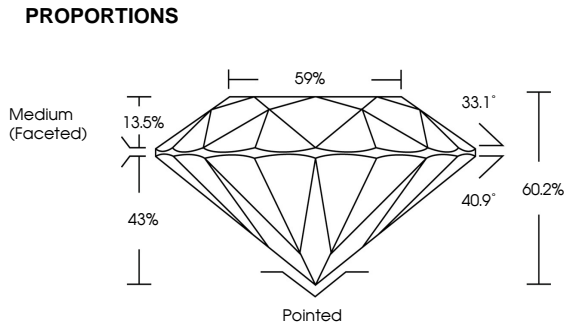

COLOR

D	E	F	G	H	I	J	Faint	Very Light	Light

CLARITY

FL	IF	VVS¹⁻²	VS¹⁻²	SI¹⁻²	I¹⁻³
Flawless	Internally Flawless	Very Very Slightly Included	Very Slightly Included	Slightly Included	Included