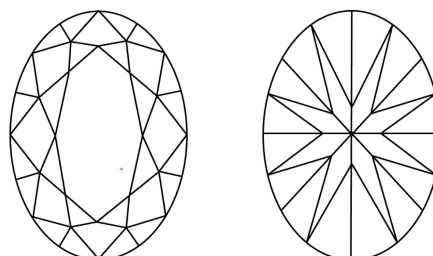

May 4, 2026
IGI Report Number **LG798607483**
Description **LABORATORY GROWN DIAMOND**
Shape and Cutting Style **OVAL BRILLIANT**
Measurements **8.92 X 5.89 X 3.59 MM**

GRADING RESULTS
Carat Weight **1.17 CARAT**
Color Grade **D**
Clarity Grade **VVS 2**

PROPORTIONS

Sample Image Used

CLARITY CHARACTERISTICS

KEY TO SYMBOLS

Red symbols indicate internal characteristics.
Green symbols indicate external characteristics.

COLOR

D E F G H I J Faint Very Light Light