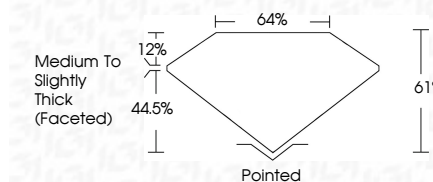

ELECTRONIC COPY

LG798607483
Report verification at igi.org

May 4, 2026
IGI Report Number **LG798607483**
Description **LABORATORY GROWN DIAMOND**
Shape and Cutting Style **OVAL BRILLIANT**
Measurements **8.92 X 5.89 X 3.59 MM**

GRADING RESULTS
Carat Weight **1.17 CARAT**
Color Grade **D**
Clarity Grade **VVS 2**

ADDITIONAL GRADING INFORMATION
Polish **EXCELLENT**
Symmetry **EXCELLENT**
Fluorescence **NONE**
Inscription(s) **IGI LG798607483**
Comments: This Laboratory Grown Diamond was created by Chemical Vapor Deposition (CVD) growth process. Type IIa

May 4, 2026
IGI Report No **LG798607483**
OVAL BRILLIANT
Carat Weight **1.17 CARAT**
Color Grade **D**
Clarity Grade **VVS 2**
Table **61%**
Depth **44.5%**
Girdle **Medium to Slightly Thick (Faceted)**
Culet **Pointed**
Polish **EXCELLENT**
Symmetry **EXCELLENT**
Fluorescence **NONE**
Inscription(s) **IGI LG798607483**
Comments: This Laboratory Grown Diamond was created by Chemical Vapor Deposition (CVD) growth process. Type IIa

May 4, 2026
IGI Report Number **LG798607483**
Description **LABORATORY GROWN DIAMOND**
Shape and Cutting Style **OVAL BRILLIANT**
Measurements **8.92 X 5.89 X 3.59 MM**

GRADING RESULTS
Carat Weight **1.17 CARAT**
Color Grade **D**
Clarity Grade **VVS 2**