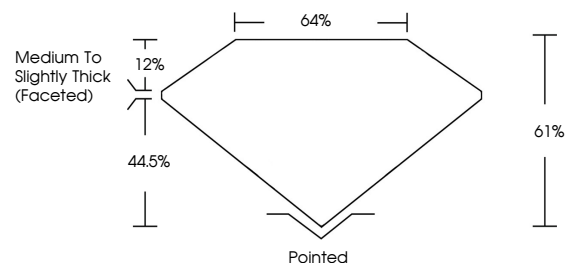

PROPORTIONS