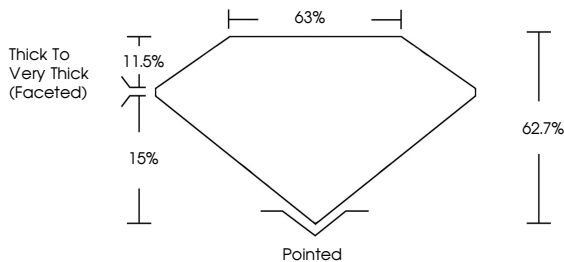

PROPORTIONS