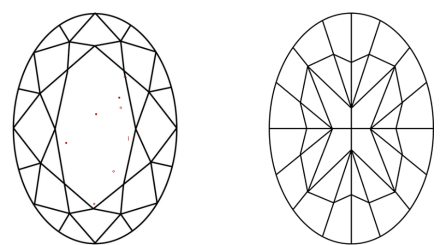

CLARITY CHARACTERISTICS

KEY TO SYMBOLS
Red symbols indicate internal characteristics.
Green symbols indicate external characteristics.

COLOR

D	E	F	G	H	I	J	Faint	Very Light	Light

CLARITY

FL	IF	VVS¹⁻²	VS¹⁻²	SI¹⁻²	I¹⁻³
Flawless	Internally Flawless	Very Very Slightly Included	Very Slightly Included	Slightly Included	Included