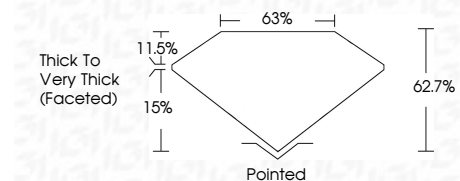

ELECTRONIC COPY

LG797699892
Report verification at igi.org

May 7, 2026
IGI Report Number **LG797699892**
Description **LABORATORY GROWN DIAMOND**
Shape and Cutting Style **OVAL MODIFIED BRILLIANT**
Measurements **7.69 X 5.42 X 3.40 MM**

GRADING RESULTS
Carat Weight **1.15 CARAT**
Color Grade **FANCY VIVID YELLOW**
Clarity Grade **VVS 2**

ADDITIONAL GRADING INFORMATION
Polish **EXCELLENT**
Symmetry **EXCELLENT**
Fluorescence **NONE**
Inscription(s) **IGI LG797699892**
Comments: This Laboratory Grown Diamond was created by Chemical Vapor Deposition (CVD) growth process.

May 7, 2026
IGI Report No **LG797699892**
OVAL MODIFIED BRILLIANT
Carat Weight **1.15 CARAT**
Color Grade **FANCY VIVID YELLOW**
Clarity Grade **VVS 2**
Depth **62.7%**
Table **15%**
Girdle **Thick to Very Thick (Faceted)**
Culet **Pointed**
Polish **EXCELLENT**
Symmetry **EXCELLENT**
Fluorescence **NONE**
Inscription(s) **IGI LG797699892**
Comments: This Laboratory Grown Diamond was created by Chemical Vapor Deposition (CVD) growth process.

GRADING RESULTS
Carat Weight **1.15 CARAT**
Color Grade **FANCY VIVID YELLOW**
Clarity Grade **VVS 2**

ADDITIONAL GRADING INFORMATION
Polish **EXCELLENT**
Symmetry **EXCELLENT**
Fluorescence **NONE**
Inscription(s) **IGI LG797699892**