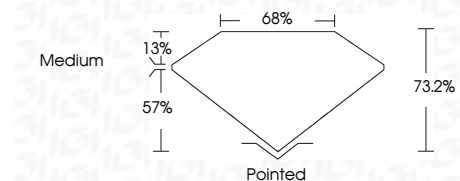

**ELECTRONIC COPY**

LG797695165  
Report verification at igi.org

May 6, 2026  
IGI Report Number **LG797695165**  
Description **LABORATORY GROWN DIAMOND**  
Shape and Cutting Style **PRINCESS CUT**  
Measurements **7.33 X 7.20 X 5.27 MM**

**GRADING RESULTS**  
Carat Weight **2.42 CARATS**  
Color Grade **D**  
Clarity Grade **VS 1**

**ADDITIONAL GRADING INFORMATION**  
Polish **EXCELLENT**  
Symmetry **EXCELLENT**  
Fluorescence **NONE**  
Inscription(s) **IGI LG797695165**  
Comments: This Laboratory Grown Diamond was created by Chemical Vapor Deposition (CVD) growth process. Type IIa

May 6, 2026  
IGI Report No. LG797695165  
**PRINCESS CUT**  
2.42 CARATS  
D  
7.33 X 7.20 X 5.27 MM  
Carat Weight  
Color Grade  
Clarity Grade  
Depth  
Table  
Girdle  
Medium  
Pointed  
EXCELLENT  
EXCELLENT  
NONE  
IGI LG797695165  
Inscription(s)  
Comments: This Laboratory Grown Diamond was created by Chemical Vapor Deposition (CVD) growth process. Type IIa

May 6, 2026  
IGI Report Number **LG797695165**  
Description **LABORATORY GROWN DIAMOND**  
Shape and Cutting Style **PRINCESS CUT**  
Measurements **7.33 X 7.20 X 5.27 MM**

**GRADING RESULTS**  
Carat Weight **2.42 CARATS**  
Color Grade **D**  
Clarity Grade **VS 1**