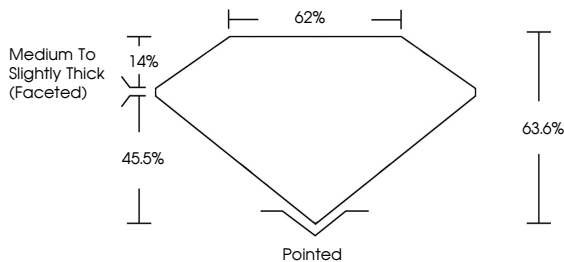

PROPORTIONS