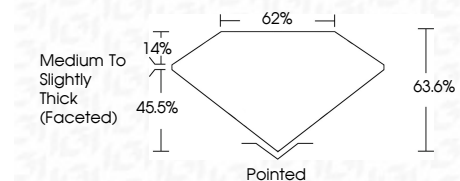

**ELECTRONIC COPY**

LG797694641  
Report verification at igi.org

May 7, 2026  
IGI Report Number **LG797694641**  
Description **LABORATORY GROWN DIAMOND**  
Shape and Cutting Style **PEAR BRILLIANT**  
Measurements **11.83 X 7.44 X 4.73 MM**

**GRADING RESULTS**  
Carat Weight **2.50 CARATS**  
Color Grade **E**  
Clarity Grade **VS 1**

**ADDITIONAL GRADING INFORMATION**  
Polish **EXCELLENT**  
Symmetry **EXCELLENT**  
Fluorescence **NONE**  
Inscription(s) **IGI LG797694641**  
Comments: This Laboratory Grown Diamond was created by Chemical Vapor Deposition (CVD) growth process. Type IIa

May 7, 2026  
IGI Report No **LG797694641**  
**PEAR BRILLIANT**  
11.83 X 7.44 X 4.73 MM  
2.50 CARATS  
E  
VS 1  
63.6%  
45.5%  
14%  
62%  
Medium to Slightly Thick (Faceted)  
Pointed  
EXCELLENT  
EXCELLENT  
NONE  
IGI LG797694641  
Comments: This Laboratory Grown Diamond was created by Chemical Vapor Deposition (CVD) growth process. Type IIa

May 7, 2026  
IGI Report Number **LG797694641**  
Description **LABORATORY GROWN DIAMOND**  
Shape and Cutting Style **PEAR BRILLIANT**  
Measurements **11.83 X 7.44 X 4.73 MM**  
**GRADING RESULTS**  
Carat Weight **2.50 CARATS**  
Color Grade **E**  
Clarity Grade **VS 1**  
**ADDITIONAL GRADING INFORMATION**  
Polish **EXCELLENT**  
Symmetry **EXCELLENT**  
Fluorescence **NONE**  
Inscription(s) **IGI LG797694641**  
Comments: This Laboratory Grown Diamond was created by Chemical Vapor Deposition (CVD) growth process. Type IIa