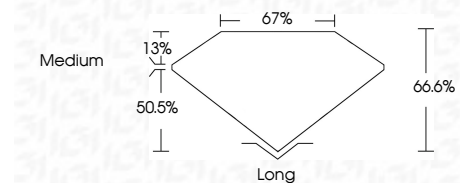

ELECTRONIC COPY

LG797693389
Report verification at igi.org

May 5, 2026
IGI Report Number **LG797693389**
Description **LABORATORY GROWN DIAMOND**
Shape and Cutting Style **EMERALD CUT**
Measurements **15.44 X 11.14 X 7.42 MM**

GRADING RESULTS
Carat Weight **12.28 CARATS**
Color Grade **F**
Clarity Grade **VVS 2**

ADDITIONAL GRADING INFORMATION
Polish **EXCELLENT**
Symmetry **EXCELLENT**
Fluorescence **NONE**
Inscription(s) **IGI LG797693389**
Comments: This Laboratory Grown Diamond was created by Chemical Vapor Deposition (CVD) growth process. Type IIa

May 5, 2026
IGI Report No. LG797693389
EMERALD CUT
15.44 X 11.14 X 7.42 MM
12.28 CARATS
Color Grade **F**
Clarity Grade **VVS 2**
Depth **66.6%**
Table **67%**
Girdle **Medium**
Culet **Long**
Polish **EXCELLENT**
Symmetry **EXCELLENT**
Fluorescence **NONE**
Inscription(s) **IGI LG797693389**
Comments: This Laboratory Grown Diamond was created by Chemical Vapor Deposition (CVD) growth process. Type IIa

LABORATORY GROWN DIAMOND REPORT

May 5, 2026
IGI Report Number **LG797693389**
Description **LABORATORY GROWN DIAMOND**
Shape and Cutting Style **EMERALD CUT**
Measurements **15.44 X 11.14 X 7.42 MM**

GRADING RESULTS
Carat Weight **12.28 CARATS**
Color Grade **F**
Clarity Grade **VVS 2**