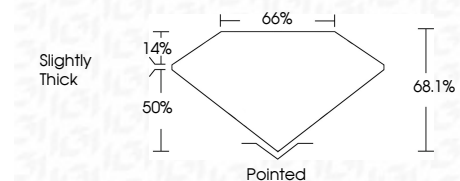

ELECTRONIC COPY

LG797691812
Report verification at igi.org

May 13, 2026
IGI Report Number **LG797691812**
Description **LABORATORY GROWN DIAMOND**
Shape and Cutting Style **CUT CORNERED
RECTANGULAR MODIFIED
BRILLIANT**

Measurements **11.46 X 7.69 X 5.24 MM**

GRADING RESULTS

Carat Weight **4.02 CARATS**
Color Grade **F**
Clarity Grade **VS 1**

ADDITIONAL GRADING INFORMATION

Polish **EXCELLENT**
Symmetry **EXCELLENT**
Fluorescence **NONE**
Inscription(s) **IGI LG797691812**
Comments: This Laboratory Grown Diamond was created by Chemical Vapor Deposition (CVD) growth process. Type IIa

May 13, 2026
IGI Report No LG797691812
CUT CORNERED RECT. MODIFIED BRILLIANT
11.46 X 7.69 X 5.24 MM
4.02 CARATS
F
VS 1
68.1%
14%
50%
Slightly Thick
Pointed
EXCELLENT
EXCELLENT
NONE
IGI LG797691812
Comments: This Laboratory Grown Diamond was created by Chemical Vapor Deposition (CVD) growth process. Type IIa

LABORATORY GROWN DIAMOND REPORT

May 13, 2026
IGI Report Number **LG797691812**
Description **LABORATORY GROWN DIAMOND**
Shape and Cutting Style **CUT CORNERED RECTANGULAR
MODIFIED BRILLIANT**
Measurements **11.46 X 7.69 X 5.24 MM**