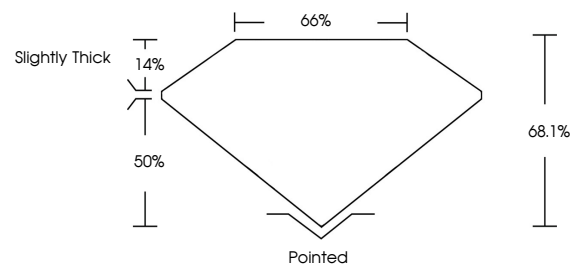

Measurements **11.46 X 7.69 X 5.24 MM**

GRADING RESULTS

Carat Weight **4.02 CARATS**
Color Grade **F**
Clarity Grade **VS 1**

ADDITIONAL GRADING INFORMATION

Polish **EXCELLENT**
Symmetry **EXCELLENT**
Fluorescence **NONE**
Inscription(s) **IGI LG797691812**
Comments: This Laboratory Grown Diamond was created by Chemical Vapor Deposition (CVD) growth process. Type IIa

May 13, 2026
IGI Report No LG797691812
CUT CORNERED RECT. MODIFIED BRILLIANT
11.46 X 7.69 X 5.24 MM
4.02 CARATS
F
VS 1
68.1%
14%
50%
Slightly Thick
Pointed
EXCELLENT
EXCELLENT
NONE
IGI LG797691812
Comments: This Laboratory Grown Diamond was created by Chemical Vapor Deposition (CVD) growth process. Type IIa

LABORATORY GROWN DIAMOND REPORT

May 13, 2026
IGI Report Number **LG797691812**
Description **LABORATORY GROWN DIAMOND**
Shape and Cutting Style **CUT CORNERED RECTANGULAR
MODIFIED BRILLIANT**
Measurements **11.46 X 7.69 X 5.24 MM**

PROPORTIONS

Sample Image Used

CLARITY CHARACTERISTICS

KEY TO SYMBOLS

Red symbols indicate internal characteristics.
Green symbols indicate external characteristics.

COLOR

D E F G H I J Faint Very Light Light