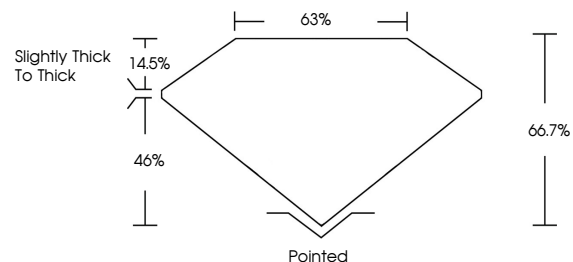

Measurements **7.14 X 5.23 X 3.49 MM**

GRADING RESULTS

Carat Weight **1.19 CARAT**
Color Grade **D**
Clarity Grade **VVS 2**

ADDITIONAL GRADING INFORMATION

Polish **EXCELLENT**
Symmetry **EXCELLENT**
Fluorescence **NONE**

GRADING RESULTS

Carat Weight **1.19 CARAT**
Color Grade **D**
Clarity Grade **VVS 2**

ADDITIONAL GRADING INFORMATION

Polish **EXCELLENT**
Symmetry **EXCELLENT**
Fluorescence **NONE**
Inscription(s) **IGI LG797691419**

Comments: This Laboratory Grown Diamond was created by Chemical Vapor Deposition (CVD) growth process. Type IIa

PROPORTIONS

CLARITY CHARACTERISTICS

KEY TO SYMBOLS

Red symbols indicate internal characteristics.
Green symbols indicate external characteristics.