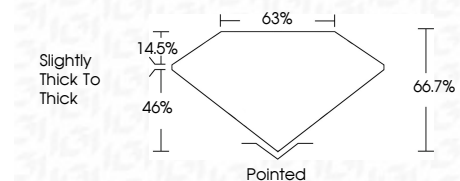

ELECTRONIC COPY

LG797691419
Report verification at igi.org

May 13, 2026
IGI Report Number **LG797691419**
Description **LABORATORY GROWN DIAMOND**

Shape and Cutting Style **CUT CORNERED
RECTANGULAR MODIFIED
BRILLIANT**

Measurements **7.14 X 5.23 X 3.49 MM**

GRADING RESULTS

Carat Weight **1.19 CARAT**
Color Grade **D**
Clarity Grade **VVS 2**

ADDITIONAL GRADING INFORMATION

Polish **EXCELLENT**
Symmetry **EXCELLENT**
Fluorescence **NONE**

Inscription(s) **IGI LG797691419**
Comments: This Laboratory Grown Diamond was created by Chemical Vapor Deposition (CVD) growth process. Type IIa

May 13, 2026
IGI Report No **LG797691419**
CUT CORNERED RECT. MODIFIED BRILLIANT
Carat Weight **1.19 CARAT**
Color Grade **D**
Clarity Grade **VVS 2**
Depth **66.7%**
Table **63%**
Girdle **Slightly thick to thick**
Culet **Pointed**
Polish **EXCELLENT**
Symmetry **EXCELLENT**
Fluorescence **NONE**
Inscription(s) **IGI LG797691419**
Comments: This Laboratory Grown Diamond was created by Chemical Vapor Deposition (CVD) growth process. Type IIa

LABORATORY GROWN DIAMOND REPORT

May 13, 2026
IGI Report Number **LG797691419**
Description **LABORATORY GROWN DIAMOND**
Shape and Cutting Style **CUT CORNERED RECTANGULAR
MODIFIED BRILLIANT**
Measurements **7.14 X 5.23 X 3.49 MM**