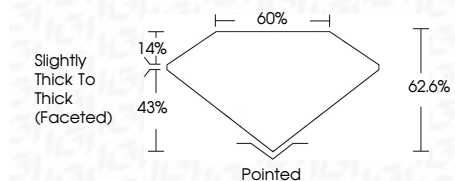

**ELECTRONIC COPY**

LG797677555  
Report verification at igi.org

May 15, 2026  
IGI Report Number **LG797677555**  
Description **LABORATORY GROWN DIAMOND**  
Shape and Cutting Style **PEAR BRILLIANT**  
Measurements **10.22 X 6.41 X 4.01 MM**

**GRADING RESULTS**  
Carat Weight **1.54 CARAT**  
Color Grade **E**  
Clarity Grade **VS 1**

**ADDITIONAL GRADING INFORMATION**  
Polish **EXCELLENT**  
Symmetry **EXCELLENT**  
Fluorescence **NONE**  
Inscription(s) **IGI LG797677555**  
Comments: This Laboratory Grown Diamond was created by Chemical Vapor Deposition (CVD) growth process. Type IIa

May 15, 2026  
IGI Report No LG797677555  
PEAR BRILLIANT  
10.22 X 6.41 X 4.01 MM  
1.54 CARAT  
E  
VS 1  
62.6%  
43%  
14%  
Slightly Thick To Thick (Faceted)  
Pointed  
EXCELLENT  
EXCELLENT  
NONE  
IGI LG797677555  
Comments: This Laboratory Grown Diamond was created by Chemical Vapor Deposition (CVD) growth process. Type IIa

**GRADING RESULTS**  
Carat Weight **1.54 CARAT**  
Color Grade **E**  
Clarity Grade **VS 1**

**ADDITIONAL GRADING INFORMATION**  
Polish **EXCELLENT**  
Symmetry **EXCELLENT**  
Fluorescence **NONE**  
Inscription(s) **IGI LG797677555**