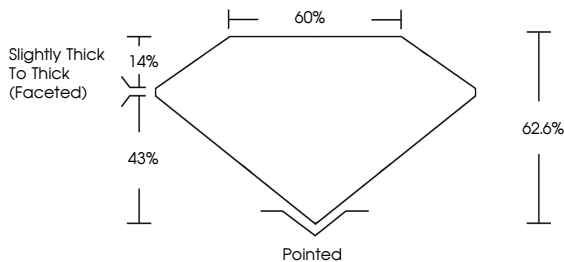

PROPORTIONS