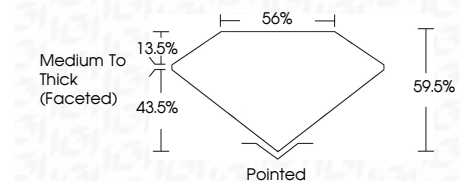

ELECTRONIC COPY

LG797676300
Report verification at igi.org

May 9, 2026
IGI Report Number **LG797676300**
Description **LABORATORY GROWN DIAMOND**
Shape and Cutting Style **OVAL BRILLIANT**
Measurements **12.11 X 7.50 X 4.46 MM**

GRADING RESULTS
Carat Weight **2.50 CARATS**
Color Grade **E**
Clarity Grade **VS 1**

ADDITIONAL GRADING INFORMATION
Polish **EXCELLENT**
Symmetry **EXCELLENT**
Fluorescence **NONE**
Inscription(s) **IGI LG797676300**
Comments: This Laboratory Grown Diamond was created by Chemical Vapor Deposition (CVD) growth process. Type IIa

May 9, 2026
IGI Report No **LG797676300**
OVAL BRILLIANT
12.11 X 7.50 X 4.46 MM
Carat Weight **2.50 CARATS**
Color Grade **E**
Clarity Grade **VS 1**
Depth **60.5%**
Table **85%**
Girdle **Medium To Thick (Faceted)**
Culet **Pointed**
Polish **EXCELLENT**
Symmetry **EXCELLENT**
Fluorescence **NONE**
Inscription(s) **IGI LG797676300**
Comments: This Laboratory Grown Diamond was created by Chemical Vapor Deposition (CVD) growth process. Type IIa

GRADING RESULTS
Carat Weight **2.50 CARATS**
Color Grade **E**
Clarity Grade **VS 1**

ADDITIONAL GRADING INFORMATION
Polish **EXCELLENT**
Symmetry **EXCELLENT**
Fluorescence **NONE**
Inscription(s) **IGI LG797676300**