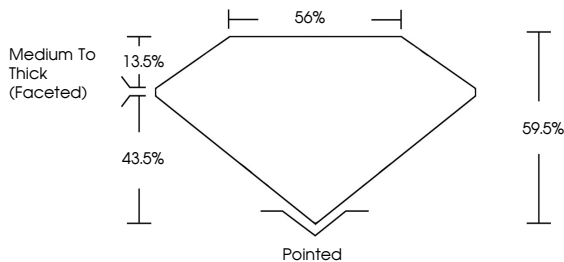

PROPORTIONS