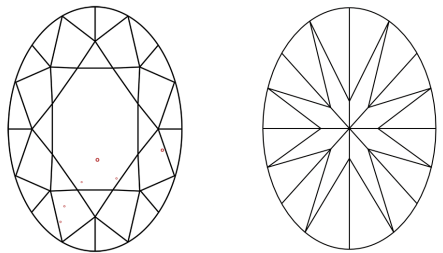

CLARITY CHARACTERISTICS

KEY TO SYMBOLS
Red symbols indicate internal characteristics.
Green symbols indicate external characteristics.