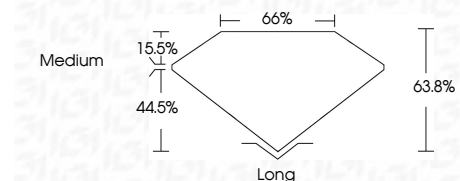

ELECTRONIC COPY

LG797659364
Report verification at igi.org

May 7, 2026
IGI Report Number **LG797659364**
Description **LABORATORY GROWN DIAMOND**
Shape and Cutting Style **EMERALD CUT**
Measurements **9.13 X 5.79 X 3.69 MM**

GRADING RESULTS
Carat Weight **2.00 CARATS**
Color Grade **F**
Clarity Grade **VVS 2**

ADDITIONAL GRADING INFORMATION
Polish **EXCELLENT**
Symmetry **EXCELLENT**
Fluorescence **NONE**
Inscription(s) **IGI LG797659364**
Comments: This Laboratory Grown Diamond was created by Chemical Vapor Deposition (CVD) growth process. Type IIa

May 7, 2026
IGI Report No **LG797659364**
EMERALD CUT
9.13 X 5.79 X 3.69 MM
2.00 CARATS
Color Grade **F**
Clarity Grade **VVS 2**
Depth **63.8%**
Table **66%**
Girdle **Medium**
Culet **Long**
Polish **EXCELLENT**
Symmetry **EXCELLENT**
Fluorescence **NONE**
Inscription(s) **IGI LG797659364**
Comments: This Laboratory Grown Diamond was created by Chemical Vapor Deposition (CVD) growth process. Type IIa

May 7, 2026
IGI Report Number **LG797659364**
Description **LABORATORY GROWN DIAMOND**
Shape and Cutting Style **EMERALD CUT**
Measurements **9.13 X 5.79 X 3.69 MM**

GRADING RESULTS
Carat Weight **2.00 CARATS**
Color Grade **F**
Clarity Grade **VVS 2**