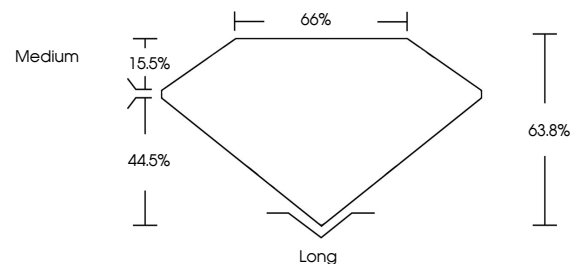

PROPORTIONS