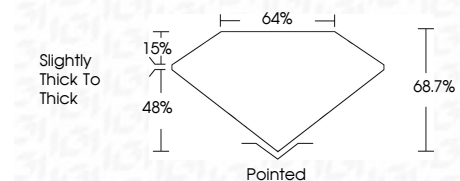

ELECTRONIC COPY

LG797655778
Report verification at igi.org

May 4, 2026
IGI Report Number **LG797655778**
Description **LABORATORY GROWN DIAMOND**
Shape and Cutting Style **CUT CORNERED
RECTANGULAR MODIFIED
BRILLIANT**

Measurements **9.55 X 6.74 X 4.63 MM**

GRADING RESULTS

Carat Weight **2.72 CARATS**
Color Grade **E**
Clarity Grade **VVS 2**

ADDITIONAL GRADING INFORMATION

Polish **EXCELLENT**
Symmetry **EXCELLENT**
Fluorescence **NONE**
Inscription(s) **IGI LG797655778**
Comments: This Laboratory Grown Diamond was created by Chemical Vapor Deposition (CVD) growth process. Type IIa

May 4, 2026
IGI Report No **LG797655778**
CUT CORNERED RECT. MODIFIED BRILLIANT
Carat Weight **2.72 CARATS**
Color Grade **E**
Clarity Grade **VVS 2**
Depth **48.7%**
Table **15.0%**
Girdle **Slightly thick to thick**
Culet **Pointed**
Polish **EXCELLENT**
Symmetry **EXCELLENT**
Fluorescence **NONE**
Inscription(s) **IGI LG797655778**
Comments: This Laboratory Grown Diamond was created by Chemical Vapor Deposition (CVD) growth process. Type IIa

GRADING RESULTS

Carat Weight **2.72 CARATS**
Color Grade **E**
Clarity Grade **VVS 2**

ADDITIONAL GRADING INFORMATION

Polish **EXCELLENT**
Symmetry **EXCELLENT**
Fluorescence **NONE**
Inscription(s) **IGI LG797655778**