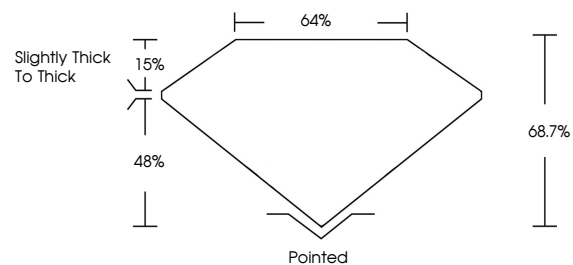

Measurements **9.55 X 6.74 X 4.63 MM**

GRADING RESULTS

Carat Weight **2.72 CARATS**
Color Grade **E**
Clarity Grade **VVS 2**

ADDITIONAL GRADING INFORMATION

Polish **EXCELLENT**
Symmetry **EXCELLENT**
Fluorescence **NONE**
Inscription(s) **IGI LG797655778**
Comments: This Laboratory Grown Diamond was created by Chemical Vapor Deposition (CVD) growth process. Type IIa

May 4, 2026
IGI Report No **LG797655778**
CUT CORNERED RECT. MODIFIED BRILLIANT
Carat Weight **2.72 CARATS**
Color Grade **E**
Clarity Grade **VVS 2**
Depth **48.7%**
Table **15.0%**
Girdle **Slightly thick to thick**
Culet **Pointed**
Polish **EXCELLENT**
Symmetry **EXCELLENT**
Fluorescence **NONE**
Inscription(s) **IGI LG797655778**
Comments: This Laboratory Grown Diamond was created by Chemical Vapor Deposition (CVD) growth process. Type IIa

GRADING RESULTS

Carat Weight **2.72 CARATS**
Color Grade **E**
Clarity Grade **VVS 2**

ADDITIONAL GRADING INFORMATION

Polish **EXCELLENT**
Symmetry **EXCELLENT**
Fluorescence **NONE**
Inscription(s) **IGI LG797655778**

Comments: This Laboratory Grown Diamond was created by Chemical Vapor Deposition (CVD) growth process. Type IIa

PROPORTIONS

CLARITY CHARACTERISTICS

KEY TO SYMBOLS

Red symbols indicate internal characteristics.
Green symbols indicate external characteristics.