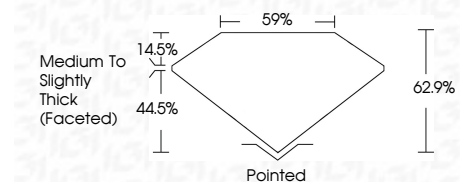

ELECTRONIC COPY

LG797645418
Report verification at igi.org

April 30, 2026
IGI Report Number **LG797645418**
Description **LABORATORY GROWN DIAMOND**
Shape and Cutting Style **MARQUISE BRILLIANT**
Measurements **12.24 X 6.72 X 4.23 MM**

GRADING RESULTS
Carat Weight **2.01 CARATS**
Color Grade **D**
Clarity Grade **VVS 2**

ADDITIONAL GRADING INFORMATION
Polish **EXCELLENT**
Symmetry **EXCELLENT**
Fluorescence **NONE**
Inscription(s) **IGI LG797645418**
Comments: This Laboratory Grown Diamond was created by Chemical Vapor Deposition (CVD) growth process. Type IIa

April 30, 2026
IGI Report No **LG797645418**
MARQUISE BRILLIANT
12.24 X 6.72 X 4.23 MM
Carat Weight **2.01 CARATS**
Color Grade **D**
Clarity Grade **VVS 2**
Depth **62.9%**
Table **67%**
Girdle **Medium to Slightly Thick (Faceted)**
Culet **Pointed**
Polish **EXCELLENT**
Symmetry **EXCELLENT**
Fluorescence **NONE**
Inscription(s) **IGI LG797645418**
Comments: This Laboratory Grown Diamond was created by Chemical Vapor Deposition (CVD) growth process. Type IIa

GRADING RESULTS
Carat Weight **2.01 CARATS**
Color Grade **D**
Clarity Grade **VVS 2**

ADDITIONAL GRADING INFORMATION
Polish **EXCELLENT**
Symmetry **EXCELLENT**
Fluorescence **NONE**
Inscription(s) **IGI LG797645418**