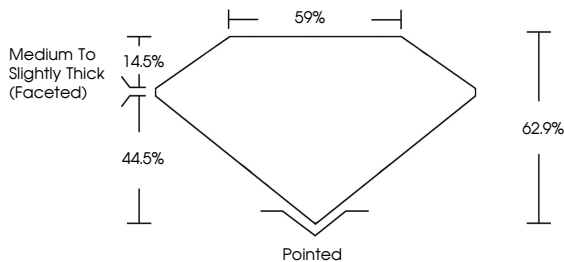

PROPORTIONS