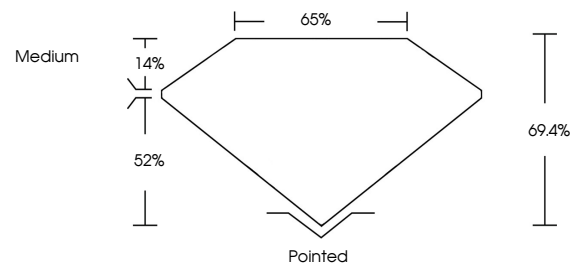

PROPORTIONS