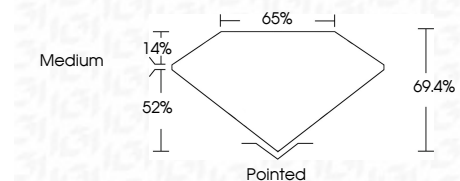

Measurements **13.19 X 8.01 X 5.56 MM**

**GRADING RESULTS**

Carat Weight **5.02 CARATS**  
Color Grade **E**  
Clarity Grade **VVS 2**

**ADDITIONAL GRADING INFORMATION**

Polish **EXCELLENT**  
Symmetry **EXCELLENT**  
Fluorescence **NONE**  
Inscription(s) **IGI LG797642848**  
Comments: This Laboratory Grown Diamond was created by Chemical Vapor Deposition (CVD) growth process. Type IIa

June 5, 2026  
IGI Report No LG797642848  
CUT CORNERED RECT. MODIFIED BRILLIANT  
13.19 X 8.01 X 5.56 MM  
5.02 CARATS  
E  
VVS 2  
69.4%  
52%  
Medium  
Pointed  
EXCELLENT  
EXCELLENT  
NONE  
IGI LG797642848  
Comments: This Laboratory Grown Diamond was created by Chemical Vapor Deposition (CVD) growth process. Type IIa

**LABORATORY GROWN DIAMOND REPORT**

June 5, 2026  
IGI Report Number **LG797642848**  
Description **LABORATORY GROWN DIAMOND**  
Shape and Cutting Style **CUT CORNERED RECTANGULAR  
MODIFIED BRILLIANT**  
Measurements **13.19 X 8.01 X 5.56 MM**

**GRADING RESULTS**

Carat Weight **5.02 CARATS**  
Color Grade **E**  
Clarity Grade **VVS 2**

**ADDITIONAL GRADING INFORMATION**

Polish **EXCELLENT**  
Symmetry **EXCELLENT**  
Fluorescence **NONE**  
Inscription(s) **IGI LG797642848**