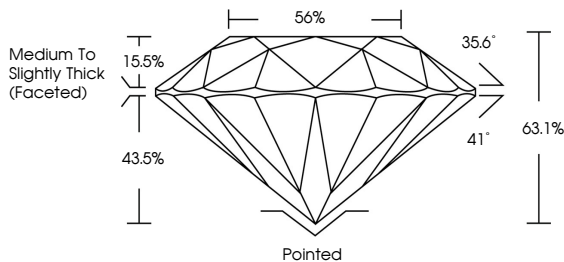

GRADING RESULTS
Carat Weight **1.09 CARAT**
Color Grade **D**
Clarity Grade **VS 1**
Cut Grade **EXCELLENT**

ADDITIONAL GRADING INFORMATION
Polish **EXCELLENT**
Symmetry **EXCELLENT**
Fluorescence **NONE**
Inscription(s) **IGI LG797639721**
Comments: This Laboratory Grown Diamond was created by Chemical Vapor Deposition (CVD) growth process. Type IIa

May 5, 2026
IGI Report No LG797639721
ROUND BRILLIANT
6.52 - 6.55 X 4.12 MM
1.09 CARAT
Color Grade **D**
Clarity Grade **VS 1**
Depth **63.1%**
Table **56%**
Girdle **Medium To Slightly Thick (Faceted)**
Culet **Pointed**
Polish **EXCELLENT**
Symmetry **EXCELLENT**
Fluorescence **NONE**
Inscription(s) **IGI LG797639721**
Comments: This Laboratory Grown Diamond was created by Chemical Vapor Deposition (CVD) growth process. Type IIa

May 5, 2026
IGI Report Number **LG797639721**
Description **LABORATORY GROWN DIAMOND**
Shape and Cutting Style **ROUND BRILLIANT**
Measurements **6.52 - 6.55 X 4.12 MM**

GRADING RESULTS
Carat Weight **1.09 CARAT**
Color Grade **D**
Clarity Grade **VS 1**
Cut Grade **EXCELLENT**

PROPORTIONS

CLARITY CHARACTERISTICS

KEY TO SYMBOLS
Red symbols indicate internal characteristics.
Green symbols indicate external characteristics.

Sample Image Used

COLOR

D	E	F	G	H	I	J	Faint	Very Light	Light
---	---	---	---	---	---	---	-------	------------	-------