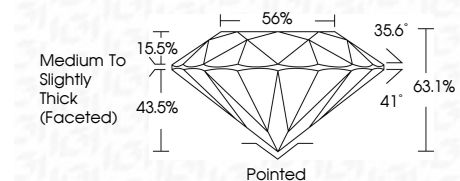

ELECTRONIC COPY

LG797639721
Report verification at igi.org

May 5, 2026
IGI Report Number **LG797639721**
Description **LABORATORY GROWN DIAMOND**
Shape and Cutting Style **ROUND BRILLIANT**
Measurements **6.52 - 6.55 X 4.12 MM**

GRADING RESULTS
Carat Weight **1.09 CARAT**
Color Grade **D**
Clarity Grade **VS 1**
Cut Grade **EXCELLENT**

ADDITIONAL GRADING INFORMATION
Polish **EXCELLENT**
Symmetry **EXCELLENT**
Fluorescence **NONE**
Inscription(s) **IGI LG797639721**
Comments: This Laboratory Grown Diamond was created by Chemical Vapor Deposition (CVD) growth process. Type IIa

May 5, 2026
IGI Report No LG797639721
ROUND BRILLIANT
6.52 - 6.55 X 4.12 MM
1.09 CARAT
Color Grade **D**
Clarity Grade **VS 1**
Depth **63.1%**
Table **56%**
Girdle **Medium To Slightly Thick (Faceted)**
Culet **Pointed**
Polish **EXCELLENT**
Symmetry **EXCELLENT**
Fluorescence **NONE**
Inscription(s) **IGI LG797639721**
Comments: This Laboratory Grown Diamond was created by Chemical Vapor Deposition (CVD) growth process. Type IIa

May 5, 2026
IGI Report Number **LG797639721**
Description **LABORATORY GROWN DIAMOND**
Shape and Cutting Style **ROUND BRILLIANT**
Measurements **6.52 - 6.55 X 4.12 MM**

GRADING RESULTS
Carat Weight **1.09 CARAT**
Color Grade **D**
Clarity Grade **VS 1**
Cut Grade **EXCELLENT**