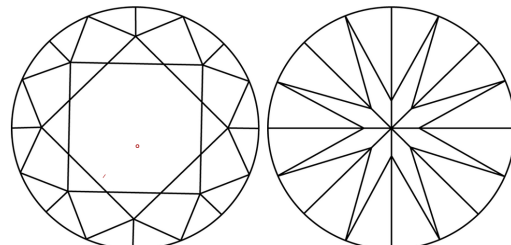

May 5, 2026
IGI Report Number **LG797639721**
Description **LABORATORY GROWN DIAMOND**
Shape and Cutting Style **ROUND BRILLIANT**
Measurements **6.52 - 6.55 X 4.12 MM**

GRADING RESULTS
Carat Weight **1.09 CARAT**
Color Grade **D**
Clarity Grade **VS 1**
Cut Grade **EXCELLENT**

PROPORTIONS

CLARITY CHARACTERISTICS

KEY TO SYMBOLS
Red symbols indicate internal characteristics.
Green symbols indicate external characteristics.

Sample Image Used

COLOR

D	E	F	G	H	I	J	Faint	Very Light	Light
---	---	---	---	---	---	---	-------	------------	-------