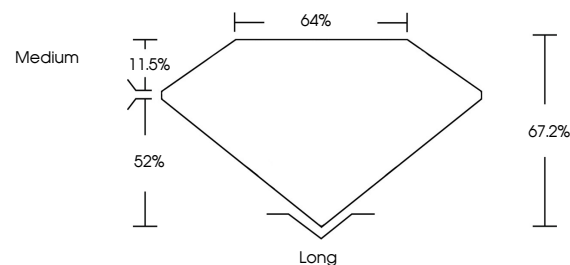

PROPORTIONS