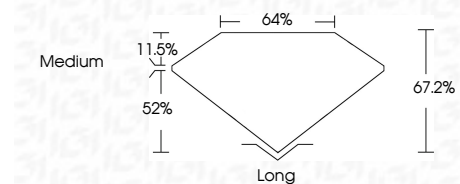

**ELECTRONIC COPY**

LG797636969  
Report verification at igi.org

May 7, 2026  
IGI Report Number **LG797636969**  
Description **LABORATORY GROWN DIAMOND**  
Shape and Cutting Style **EMERALD CUT**  
Measurements **8.74 X 6.07 X 4.08 MM**

**GRADING RESULTS**  
Carat Weight **2.09 CARATS**  
Color Grade **E**  
Clarity Grade **VS 1**

**ADDITIONAL GRADING INFORMATION**  
Polish **EXCELLENT**  
Symmetry **EXCELLENT**  
Fluorescence **NONE**  
Inscription(s) **IGI LG797636969**  
Comments: This Laboratory Grown Diamond was created by Chemical Vapor Deposition (CVD) growth process. Type IIa

May 7, 2026  
IGI Report No **LG797636969**  
**EMERALD CUT**  
8.74 X 6.07 X 4.08 MM  
2.09 CARATS  
Color Grade **E**  
Clarity Grade **VS 1**  
Depth **67.2%**  
Table **52%**  
Girdle **Medium**  
Culet **Long**  
Polish **EXCELLENT**  
Symmetry **EXCELLENT**  
Fluorescence **NONE**  
Inscription(s) **IGI LG797636969**  
Comments: This Laboratory Grown Diamond was created by Chemical Vapor Deposition (CVD) growth process. Type IIa

May 7, 2026  
IGI Report Number **LG797636969**  
Description **LABORATORY GROWN DIAMOND**  
Shape and Cutting Style **EMERALD CUT**  
Measurements **8.74 X 6.07 X 4.08 MM**

**GRADING RESULTS**  
Carat Weight **2.09 CARATS**  
Color Grade **E**  
Clarity Grade **VS 1**