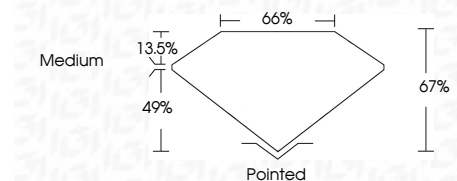

ELECTRONIC COPY

LG797629371
Report verification at igi.org

May 2, 2026

IGI Report Number **LG797629371**

Description **LABORATORY GROWN DIAMOND**

Shape and Cutting Style **CUT CORNERED
RECTANGULAR MODIFIED
BRILLIANT**

Measurements **8.60 X 6.25 X 4.19 MM**

GRADING RESULTS

Carat Weight **2.00 CARATS**

Color Grade **F**

Clarity Grade **VVS 1**

ADDITIONAL GRADING INFORMATION

Polish **EXCELLENT**

Symmetry **EXCELLENT**

Fluorescence **NONE**

Inscription(s) **IGI LG797629371**

Comments: This Laboratory Grown Diamond was created by Chemical Vapor Deposition (CVD) growth process. Type IIa

May 2, 2026	IGI Report No LG797629371	CUT CORNERED RECT. MODIFIED BRILLIANT	2.00 CARATS	F	VVS 1	67%	65%	Medium	Pointed	EXCELLENT	EXCELLENT	NONE	IGI LG797629371
IGI Report No LG797629371	8.60 X 6.25 X 4.19 MM	Color Grade	Carat Weight	Clarity Grade	Depth	Table	Graile	Culet	Polish	Symmetry	Fluorescence	Inscription(s)	IGI LG797629371