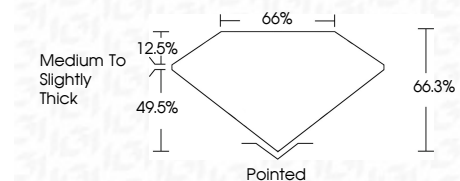

Measurements **10.22 X 7.26 X 4.81 MM**

GRADING RESULTS

Carat Weight **3.06 CARATS**
Color Grade **E**
Clarity Grade **VS 2**

ADDITIONAL GRADING INFORMATION

Polish **EXCELLENT**
Symmetry **EXCELLENT**
Fluorescence **NONE**
Inscription(s) **(IGI) LG797629327**
Comments: This Laboratory Grown Diamond was created by Chemical Vapor Deposition (CVD) growth process. Type IIa

May 4, 2026
IGI Report No **LG797629327**
CUT CORNERED RECT. MODIFIED BRILLIANT
10.22 X 7.26 X 4.81 MM
Carat Weight **3.06 CARATS**
Color Grade **E**
Clarity Grade **VS 2**
Depth **66.3%**
Table **49.5%**
Girdle **Medium to Slightly Thick**
Culet **Pointed**
Polish **EXCELLENT**
Symmetry **EXCELLENT**
Fluorescence **NONE**
Inscription(s) **(IGI) LG797629327**
Comments: This Laboratory Grown Diamond was created by Chemical Vapor Deposition (CVD) growth process. Type IIa

LABORATORY GROWN DIAMOND REPORT

May 4, 2026
IGI Report Number **LG797629327**
Description **LABORATORY GROWN DIAMOND**
Shape and Cutting Style **CUT CORNERED RECTANGULAR
MODIFIED BRILLIANT**
Measurements **10.22 X 7.26 X 4.81 MM**

GRADING RESULTS

Carat Weight **3.06 CARATS**
Color Grade **E**
Clarity Grade **VS 2**

ADDITIONAL GRADING INFORMATION

Polish **EXCELLENT**
Symmetry **EXCELLENT**
Fluorescence **NONE**
Inscription(s) **(IGI) LG797629327**