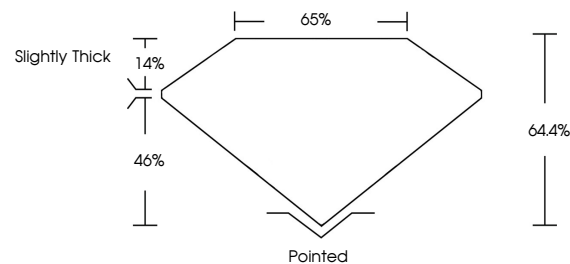

GRADING RESULTS

Carat Weight **1.53 CARAT**
Color Grade **FANCY VIVID BLUE**
Clarity Grade **VVS 2**

ADDITIONAL GRADING INFORMATION

Polish **EXCELLENT**
Symmetry **EXCELLENT**
Fluorescence **NONE**
Inscription(s) **IGI LG797627575**

Comments: This Laboratory Grown Diamond was created by Chemical Vapor Deposition (CVD) growth process. Indications of post-growth treatment.

PROPORTIONS

CLARITY CHARACTERISTICS

KEY TO SYMBOLS

Red symbols indicate internal characteristics.
Green symbols indicate external characteristics.