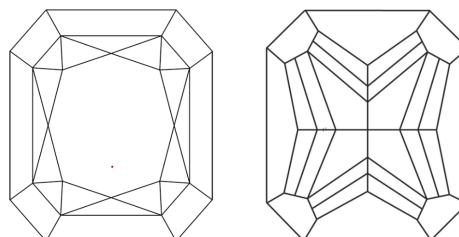

CLARITY CHARACTERISTICS

KEY TO SYMBOLS

Red symbols indicate internal characteristics.
Green symbols indicate external characteristics.