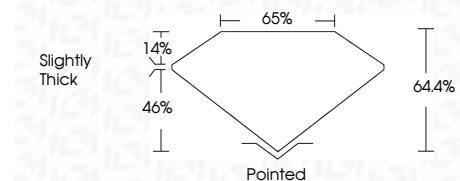

ELECTRONIC COPY

LG797627575
Report verification at igi.org

May 5, 2026
IGI Report Number **LG797627575**
Description **LABORATORY GROWN DIAMOND**
Shape and Cutting Style **CUT CORNERED
RECTANGULAR MODIFIED
BRILLIANT**
Measurements **8.12 X 5.59 X 3.60 MM**

GRADING RESULTS

Carat Weight **1.53 CARAT**
Color Grade **FANCY VIVID BLUE**
Clarity Grade **VVS 2**

ADDITIONAL GRADING INFORMATION

Polish **EXCELLENT**
Symmetry **EXCELLENT**
Fluorescence **NONE**
Inscription(s) **IGI LG797627575**
Comments: This Laboratory Grown Diamond was created by Chemical Vapor Deposition (CVD) growth process. Indications of post-growth treatment.

May 5, 2026
IGI Report No **LG797627575**
CUT CORNERED RECT. MODIFIED BRILLIANT
8.12 X 5.59 X 3.60 MM
1.53 CARAT
FANCY VIVID BLUE
VVS 2
64.4%
14%
46%
Slightly Thick
Pointed
EXCELLENT
EXCELLENT
NONE
IGI LG797627575
Comments: This Laboratory Grown Diamond was created by Chemical Vapor Deposition (CVD) growth process. Indications of post-growth treatment.

GRADING RESULTS

Carat Weight **1.53 CARAT**
Color Grade **FANCY VIVID BLUE**
Clarity Grade **VVS 2**

ADDITIONAL GRADING INFORMATION

Polish **EXCELLENT**
Symmetry **EXCELLENT**
Fluorescence **NONE**
Inscription(s) **IGI LG797627575**