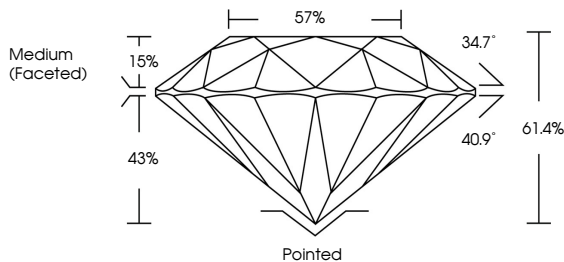

GRADING RESULTS
Carat Weight **1.57 CARAT**
Color Grade **D**
Clarity Grade **VS 1**
Cut Grade **IDEAL**

ADDITIONAL GRADING INFORMATION
Polish **EXCELLENT**
Symmetry **EXCELLENT**
Fluorescence **NONE**
Inscription(s) **IGI LG797623731**
Comments: This Laboratory Grown Diamond was created by Chemical Vapor Deposition (CVD) growth process. Type IIa

May 4, 2026
IGI Report No LG797623731
ROUND BRILLIANT
7.45 - 7.50 X 4.59 MM
1.57 CARAT
Color Grade **D**
Clarity Grade **VS 1**
Depth **61.4%**
Table **15%**
Crown **57%**
Pavilion **40.9°**
Total Depth **61.4%**
Medium (Faceted)
Culet **Pointed**
Polish **EXCELLENT**
Symmetry **EXCELLENT**
Fluorescence **NONE**
Inscription(s) **IGI LG797623731**
Comments: This Laboratory Grown Diamond was created by Chemical Vapor Deposition (CVD) growth process. Type IIa

May 4, 2026
IGI Report Number **LG797623731**
Description **LABORATORY GROWN DIAMOND**
Shape and Cutting Style **ROUND BRILLIANT**
Measurements **7.45 - 7.50 X 4.59 MM**

GRADING RESULTS
Carat Weight **1.57 CARAT**
Color Grade **D**
Clarity Grade **VS 1**
Cut Grade **IDEAL**

PROPORTIONS

CLARITY CHARACTERISTICS

KEY TO SYMBOLS
Red symbols indicate internal characteristics.
Green symbols indicate external characteristics.

Sample Image Used

COLOR

D	E	F	G	H	I	J	Faint	Very Light	Light
---	---	---	---	---	---	---	-------	------------	-------