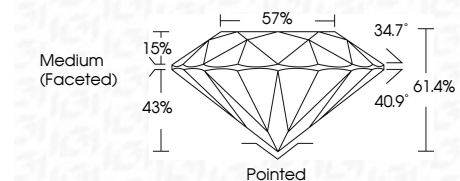

ELECTRONIC COPY

LG797623731
Report verification at igi.org

May 4, 2026
IGI Report Number **LG797623731**
Description **LABORATORY GROWN DIAMOND**
Shape and Cutting Style **ROUND BRILLIANT**
Measurements **7.45 - 7.50 X 4.59 MM**

GRADING RESULTS
Carat Weight **1.57 CARAT**
Color Grade **D**
Clarity Grade **VS 1**
Cut Grade **IDEAL**

ADDITIONAL GRADING INFORMATION
Polish **EXCELLENT**
Symmetry **EXCELLENT**
Fluorescence **NONE**
Inscription(s) **IGI LG797623731**
Comments: This Laboratory Grown Diamond was created by Chemical Vapor Deposition (CVD) growth process. Type IIa

May 4, 2026
IGI Report No LG797623731
ROUND BRILLIANT
7.45 - 7.50 X 4.59 MM
1.57 CARAT
Color Grade **D**
Clarity Grade **VS 1**
Depth **61.4%**
Table **15%**
Crown **57%**
Pavilion **40.9°**
Total Depth **61.4%**
Medium (Faceted)
Culet **Pointed**
Polish **EXCELLENT**
Symmetry **EXCELLENT**
Fluorescence **NONE**
Inscription(s) **IGI LG797623731**
Comments: This Laboratory Grown Diamond was created by Chemical Vapor Deposition (CVD) growth process. Type IIa

May 4, 2026
IGI Report Number **LG797623731**
Description **LABORATORY GROWN DIAMOND**
Shape and Cutting Style **ROUND BRILLIANT**
Measurements **7.45 - 7.50 X 4.59 MM**

GRADING RESULTS
Carat Weight **1.57 CARAT**
Color Grade **D**
Clarity Grade **VS 1**
Cut Grade **IDEAL**