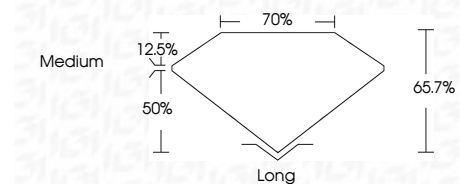

ELECTRONIC COPY

LG797622319
Report verification at igi.org

May 1, 2026
IGI Report Number **LG797622319**
Description **LABORATORY GROWN DIAMOND**
Shape and Cutting Style **EMERALD CUT**
Measurements **7.73 X 5.60 X 3.68 MM**

GRADING RESULTS
Carat Weight **1.57 CARAT**
Color Grade **E**
Clarity Grade **VVS 1**

ADDITIONAL GRADING INFORMATION
Polish **EXCELLENT**
Symmetry **EXCELLENT**
Fluorescence **NONE**
Inscription(s) **IGI LG797622319**
Comments: As Grown - No indication of post-growth treatment.
This Laboratory Grown Diamond was created by High Pressure High Temperature (HPHT) growth process.
Type II

May 1, 2026
IGI Report No LG797622319
EMERALD CUT
Carat Weight **1.57 CARAT**
Color Grade **E**
Clarity Grade **VVS 1**
Depth **65.7%**
Table **50%**
Girdle **Medium**
Culet **Long**
Polish **EXCELLENT**
Symmetry **EXCELLENT**
Fluorescence **NONE**
Inscription(s) **IGI LG797622319**
Comments: As Grown - No indication of post-growth treatment.
This Laboratory Grown Diamond was created by High Pressure High Temperature (HPHT) growth process.
Type II

May 1, 2026
IGI Report Number **LG797622319**
Description **LABORATORY GROWN DIAMOND**
Shape and Cutting Style **EMERALD CUT**
Measurements **7.73 X 5.60 X 3.68 MM**

GRADING RESULTS
Carat Weight **1.57 CARAT**
Color Grade **E**
Clarity Grade **VVS 1**