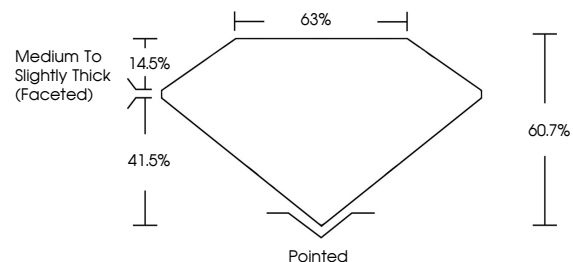

ELECTRONIC COPY

LG797617589
Report verification at igi.org

April 28, 2026

IGI Report Number **LG797617589**

Description **LABORATORY GROWN DIAMOND**

Shape and Cutting Style **PEAR BRILLIANT**

Measurements **10.79 X 7.13 X 4.33 MM**

GRADING RESULTS

Carat Weight **2.02 CARATS**

Color Grade **E**

Clarity Grade **VVS 2**

April 28, 2026
IGI Report Number **LG797617589**
Description **LABORATORY GROWN DIAMOND**
Shape and Cutting Style **PEAR BRILLIANT**
Measurements **10.79 X 7.13 X 4.33 MM**

GRADING RESULTS

Carat Weight **2.02 CARATS**

Color Grade **E**

Clarity Grade **VVS 2**

ADDITIONAL GRADING INFORMATION

Polish **EXCELLENT**

Symmetry **EXCELLENT**

Fluorescence **NONE**

Inscription(s) **IGI LG797617589**

Comments: This Laboratory Grown Diamond was created by Chemical Vapor Deposition (CVD) growth process.
Type IIa

PROPORTIONS

Sample Image Used

CLARITY CHARACTERISTICS

KEY TO SYMBOLS