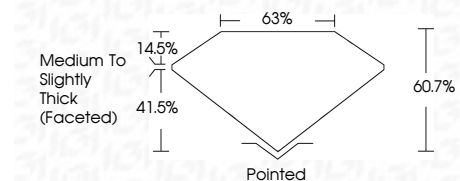

GRADING RESULTS

Carat Weight **2.02 CARATS**

Color Grade **E**

Clarity Grade **VVS 2**

April 28, 2026
IGI Report Number **LG797617589**
Description **LABORATORY GROWN DIAMOND**
Shape and Cutting Style **PEAR BRILLIANT**
Measurements **10.79 X 7.13 X 4.33 MM**

GRADING RESULTS

Carat Weight **2.02 CARATS**

Color Grade **E**

Clarity Grade **VVS 2**

ADDITIONAL GRADING INFORMATION

Polish **EXCELLENT**

Symmetry **EXCELLENT**

Fluorescence **NONE**

Inscription(s) **IGI LG797617589**

Comments: This Laboratory Grown Diamond was created by Chemical Vapor Deposition (CVD) growth process.
Type IIa

PROPORTIONS

Sample Image Used

CLARITY CHARACTERISTICS

KEY TO SYMBOLS

Red symbols indicate internal characteristics.
Green symbols indicate external characteristics.

COLOR

D E F G H I J Faint Very Light Light

CLARITY

FL	IF	VVS ¹⁻²	VS ¹⁻²	SI ¹⁻²	I ¹⁻³
Flawless	Internally Flawless	Very Very Slightly Included	Very Slightly Included	Slightly Included	Included