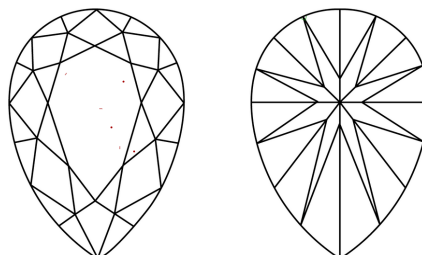

GRADING RESULTS

Carat Weight **2.02 CARATS**

Color Grade **E**

Clarity Grade **VVS 2**

April 28, 2026
IGI Report Number **LG797617589**
Description **LABORATORY GROWN DIAMOND**
Shape and Cutting Style **PEAR BRILLIANT**
Measurements **10.79 X 7.13 X 4.33 MM**

GRADING RESULTS

Carat Weight **2.02 CARATS**

Color Grade **E**

Clarity Grade **VVS 2**

ADDITIONAL GRADING INFORMATION

Polish **EXCELLENT**

Symmetry **EXCELLENT**

Fluorescence **NONE**

Inscription(s) **IGI LG797617589**

Comments: This Laboratory Grown Diamond was created by Chemical Vapor Deposition (CVD) growth process.
Type IIa

PROPORTIONS

Sample Image Used

CLARITY CHARACTERISTICS

KEY TO SYMBOLS

Red symbols indicate internal characteristics.
Green symbols indicate external characteristics.

COLOR

D E F G H I J Faint Very Light Light

CLARITY

FL	IF	VVS ¹⁻²	VS ¹⁻²	SI ¹⁻²	I ¹⁻³
Flawless	Internally Flawless	Very Very Slightly Included	Very Slightly Included	Slightly Included	Included