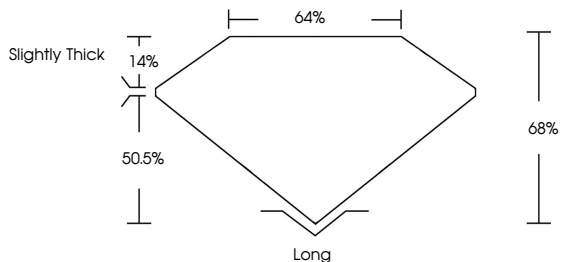

April 30, 2026
IGI Report No LG797610125
EMERALD CUT
8.87 X 6.59 X 4.48 MM
2.58 CARATS
Color Grade **E**
Clarity Grade **VS 1**
Depth **68%**
Table **64%**
Girdle **Slightly Thick**
Culet **Long**
Polish **EXCELLENT**
Symmetry **EXCELLENT**
Fluorescence **NONE**
Inscription(s) **IGI LG797610125**
Comments: This Laboratory Grown Diamond was created by Chemical Vapor Deposition (CVD) growth process. Type IIa

April 30, 2026
IGI Report Number **LG797610125**
Description **LABORATORY GROWN DIAMOND**
Shape and Cutting Style **EMERALD CUT**
Measurements **8.87 X 6.59 X 4.48 MM**

GRADING RESULTS

Carat Weight **2.58 CARATS**
Color Grade **E**
Clarity Grade **VS 1**

PROPORTIONS

Sample Image Used

CLARITY CHARACTERISTICS

KEY TO SYMBOLS

Red symbols indicate internal characteristics.
Green symbols indicate external characteristics.

COLOR

D E F G H I J Faint Very Light Light