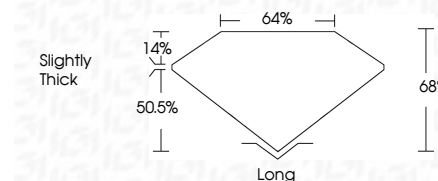

ELECTRONIC COPY

LG797610125
Report verification at igi.org

April 30, 2026
IGI Report Number **LG797610125**
Description **LABORATORY GROWN DIAMOND**
Shape and Cutting Style **EMERALD CUT**
Measurements **8.87 X 6.59 X 4.48 MM**

GRADING RESULTS

Carat Weight **2.58 CARATS**
Color Grade **E**
Clarity Grade **VS 1**

ADDITIONAL GRADING INFORMATION

Polish **EXCELLENT**
Symmetry **EXCELLENT**
Fluorescence **NONE**
Inscription(s) **IGI LG797610125**
Comments: This Laboratory Grown Diamond was created by Chemical Vapor Deposition (CVD) growth process. Type IIa

April 30, 2026
IGI Report No LG797610125
EMERALD CUT
8.87 X 6.59 X 4.48 MM
2.58 CARATS
Color Grade **E**
Clarity Grade **VS 1**
Depth **68%**
Table **64%**
Girdle **Slightly Thick**
Culet **Long**
Polish **EXCELLENT**
Symmetry **EXCELLENT**
Fluorescence **NONE**
Inscription(s) **IGI LG797610125**
Comments: This Laboratory Grown Diamond was created by Chemical Vapor Deposition (CVD) growth process. Type IIa

April 30, 2026
IGI Report Number **LG797610125**
Description **LABORATORY GROWN DIAMOND**
Shape and Cutting Style **EMERALD CUT**
Measurements **8.87 X 6.59 X 4.48 MM**

GRADING RESULTS

Carat Weight **2.58 CARATS**
Color Grade **E**
Clarity Grade **VS 1**