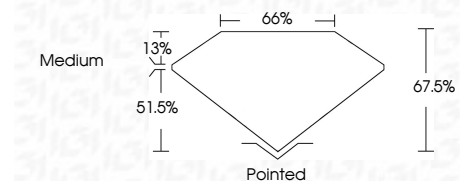

Measurements **10.11 X 7.16 X 4.83 MM**

GRADING RESULTS

Carat Weight **3.01 CARATS**
Color Grade **F**
Clarity Grade **VS 1**

ADDITIONAL GRADING INFORMATION

Polish **EXCELLENT**
Symmetry **EXCELLENT**
Fluorescence **NONE**
Inscription(s) **IGI LG797606094**
Comments: This Laboratory Grown Diamond was created by Chemical Vapor Deposition (CVD) growth process. Type IIa

April 29, 2026
IGI Report No **LG797606094**
CUT CORNERED RECT. MODIFIED BRILLIANT
10.11 X 7.16 X 4.83 MM
Carat Weight **3.01 CARATS**
Color Grade **F**
Clarity Grade **VS 1**
Depth **67.5%**
Table **51.5%**
Girdle **Medium**
Culet **Pointed**
Polish **EXCELLENT**
Symmetry **EXCELLENT**
Fluorescence **NONE**
Inscription(s) **IGI LG797606094**
Comments: This Laboratory Grown Diamond was created by Chemical Vapor Deposition (CVD) growth process. Type IIa

LABORATORY GROWN DIAMOND REPORT

April 29, 2026
IGI Report Number **LG797606094**
Description **LABORATORY GROWN DIAMOND**
Shape and Cutting Style **CUT CORNERED RECTANGULAR
MODIFIED BRILLIANT**
Measurements **10.11 X 7.16 X 4.83 MM**

GRADING RESULTS

Carat Weight **3.01 CARATS**
Color Grade **F**
Clarity Grade **VS 1**

ADDITIONAL GRADING INFORMATION

Polish **EXCELLENT**
Symmetry **EXCELLENT**
Fluorescence **NONE**
Inscription(s) **IGI LG797606094**