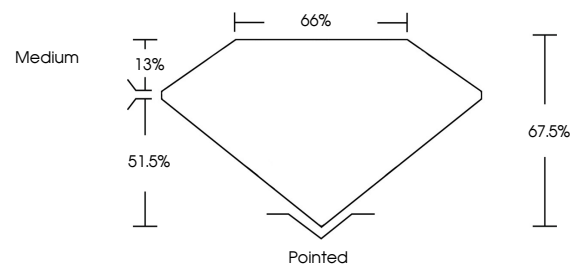

Measurements **10.11 X 7.16 X 4.83 MM**

GRADING RESULTS

Carat Weight **3.01 CARATS**
Color Grade **F**
Clarity Grade **VS 1**

ADDITIONAL GRADING INFORMATION

Polish **EXCELLENT**
Symmetry **EXCELLENT**
Fluorescence **NONE**
Inscription(s) **IGI LG797606094**
Comments: This Laboratory Grown Diamond was created by Chemical Vapor Deposition (CVD) growth process. Type IIa

April 29, 2026
IGI Report No **LG797606094**
CUT CORNERED RECT. MODIFIED BRILLIANT
10.11 X 7.16 X 4.83 MM
Carat Weight **3.01 CARATS**
Color Grade **F**
Clarity Grade **VS 1**
Depth **67.5%**
Table **51.5%**
Girdle **Medium**
Culet **Pointed**
Polish **EXCELLENT**
Symmetry **EXCELLENT**
Fluorescence **NONE**
Inscription(s) **IGI LG797606094**
Comments: This Laboratory Grown Diamond was created by Chemical Vapor Deposition (CVD) growth process. Type IIa

GRADING RESULTS

Carat Weight **3.01 CARATS**
Color Grade **F**
Clarity Grade **VS 1**

ADDITIONAL GRADING INFORMATION

Polish **EXCELLENT**
Symmetry **EXCELLENT**
Fluorescence **NONE**
Inscription(s) **IGI LG797606094**

Comments: This Laboratory Grown Diamond was created by Chemical Vapor Deposition (CVD) growth process. Type IIa

PROPORTIONS

Sample Image Used

CLARITY CHARACTERISTICS

KEY TO SYMBOLS

Red symbols indicate internal characteristics.
Green symbols indicate external characteristics.