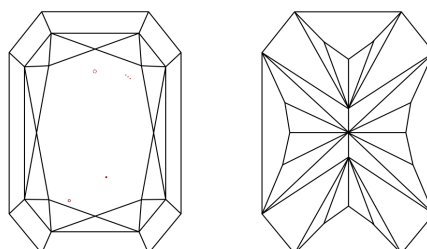

CLARITY CHARACTERISTICS

KEY TO SYMBOLS

Red symbols indicate internal characteristics.
Green symbols indicate external characteristics.

COLOR

D E F G H I J Faint Very Light Light

CLARITY

FL	IF	VS¹⁻²	VS¹⁻²	SI¹⁻²	I¹⁻³
Flawless	Internally Flawless	Very Very Slightly Included	Very Slightly Included	Slightly Included	Included