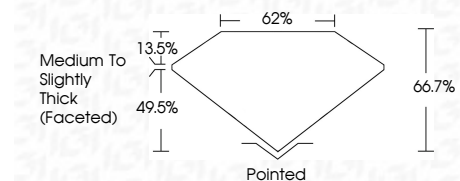

**ELECTRONIC COPY**

LG795693827  
Report verification at igi.org

April 30, 2026  
IGI Report Number **LG795693827**  
Description **LABORATORY GROWN DIAMOND**  
Shape and Cutting Style **CUSHION MODIFIED BRILLIANT**  
Measurements **9.05 X 6.49 X 4.33 MM**

**GRADING RESULTS**  
Carat Weight **2.07 CARATS**  
Color Grade **F**  
Clarity Grade **VS 1**

**ADDITIONAL GRADING INFORMATION**  
Polish **EXCELLENT**  
Symmetry **EXCELLENT**  
Fluorescence **NONE**  
Inscription(s) **IGI LG795693827**  
Comments: This Laboratory Grown Diamond was created by Chemical Vapor Deposition (CVD) growth process. Type IIa

April 30, 2026  
IGI Report No LG795693827  
**CUSHION MODIFIED BRILLIANT**  
9.05 X 6.49 X 4.33 MM  
2.07 CARATS  
F  
VS 1  
66.7%  
62%  
Medium to Slightly Thick (Faceted)  
Pointed  
EXCELLENT  
EXCELLENT  
NONE  
IGI LG795693827  
Comments: This Laboratory Grown Diamond was created by Chemical Vapor Deposition (CVD) growth process. Type IIa

**GRADING RESULTS**  
Carat Weight **2.07 CARATS**  
Color Grade **F**  
Clarity Grade **VS 1**

**ADDITIONAL GRADING INFORMATION**  
Polish **EXCELLENT**  
Symmetry **EXCELLENT**  
Fluorescence **NONE**  
Inscription(s) **IGI LG795693827**