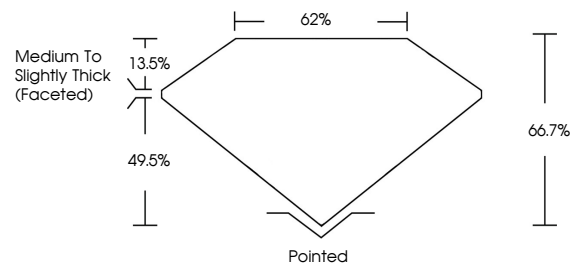

PROPORTIONS