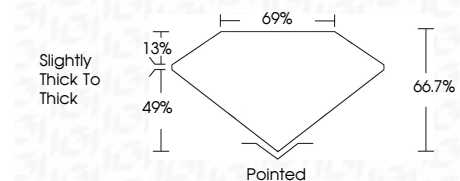

Measurements **13.10 X 9.33 X 6.22 MM**

GRADING RESULTS

Carat Weight **6.53 CARATS**
Color Grade **F**
Clarity Grade **VVS 2**

ADDITIONAL GRADING INFORMATION

Polish **EXCELLENT**
Symmetry **EXCELLENT**
Fluorescence **NONE**
Inscription(s) **IGI LG795693448**
Comments: This Laboratory Grown Diamond was created by Chemical Vapor Deposition (CVD) growth process. Type IIa

April 28, 2026
IGI Report No LG795693448
CUT CORNERED RECT. MODIFIED BRILLIANT
13.10 X 9.33 X 6.22 MM
Carat Weight **6.53 CARATS**
Color Grade **F**
Clarity Grade **VVS 2**
Depth **66.7%**
Table **13%**
Girdle **Slightly thick to Thick**
Culet **Pointed**
Polish **EXCELLENT**
Symmetry **EXCELLENT**
Fluorescence **NONE**
Inscription(s) **IGI LG795693448**
Comments: This Laboratory Grown Diamond was created by Chemical Vapor Deposition (CVD) growth process. Type IIa

April 28, 2026
IGI Report Number **LG795693448**
Description **LABORATORY GROWN DIAMOND**
Shape and Cutting Style **CUT CORNERED RECTANGULAR
MODIFIED BRILLIANT**
Measurements **13.10 X 9.33 X 6.22 MM**

GRADING RESULTS

Carat Weight **6.53 CARATS**
Color Grade **F**
Clarity Grade **VVS 2**

ADDITIONAL GRADING INFORMATION

Polish **EXCELLENT**
Symmetry **EXCELLENT**
Fluorescence **NONE**
Inscription(s) **IGI LG795693448**