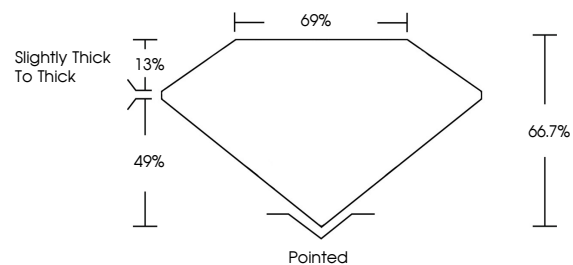

Measurements **13.10 X 9.33 X 6.22 MM**

GRADING RESULTS

Carat Weight **6.53 CARATS**
Color Grade **F**
Clarity Grade **VVS 2**

ADDITIONAL GRADING INFORMATION

Polish **EXCELLENT**
Symmetry **EXCELLENT**
Fluorescence **NONE**
Inscription(s) **IGI LG795693448**
Comments: This Laboratory Grown Diamond was created by Chemical Vapor Deposition (CVD) growth process. Type IIa

April 28, 2026
IGI Report No LG795693448
CUT CORNERED RECT. MODIFIED BRILLIANT
13.10 X 9.33 X 6.22 MM
Carat Weight **6.53 CARATS**
Color Grade **F**
Clarity Grade **VVS 2**
Depth **66.7%**
Table **13%**
Girdle **Slightly thick to Thick**
Culet **Pointed**
Polish **EXCELLENT**
Symmetry **EXCELLENT**
Fluorescence **NONE**
Inscription(s) **IGI LG795693448**
Comments: This Laboratory Grown Diamond was created by Chemical Vapor Deposition (CVD) growth process. Type IIa

GRADING RESULTS

Carat Weight **6.53 CARATS**
Color Grade **F**
Clarity Grade **VVS 2**

ADDITIONAL GRADING INFORMATION

Polish **EXCELLENT**
Symmetry **EXCELLENT**
Fluorescence **NONE**
Inscription(s) **IGI LG795693448**

Comments: This Laboratory Grown Diamond was created by Chemical Vapor Deposition (CVD) growth process. Type IIa

PROPORTIONS

CLARITY CHARACTERISTICS

KEY TO SYMBOLS

Red symbols indicate internal characteristics.
Green symbols indicate external characteristics.