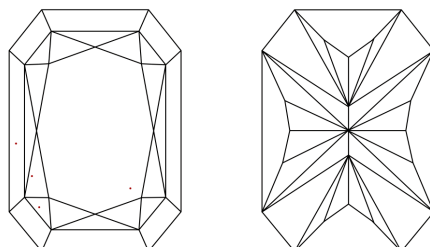

CLARITY CHARACTERISTICS

KEY TO SYMBOLS

Red symbols indicate internal characteristics.
Green symbols indicate external characteristics.