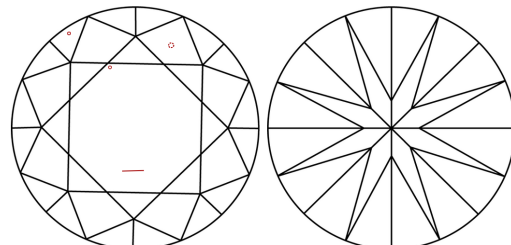

May 2, 2026
IGI Report Number **LG795691141**
Description **LABORATORY GROWN DIAMOND**
Shape and Cutting Style **ROUND BRILLIANT**
Measurements **6.40 - 6.43 X 3.98 MM**

GRADING RESULTS
Carat Weight **1.00 CARAT**
Color Grade **E**
Clarity Grade **VS 2**
Cut Grade **IDEAL**

PROPORTIONS

CLARITY CHARACTERISTICS

KEY TO SYMBOLS
Red symbols indicate internal characteristics.
Green symbols indicate external characteristics.

Sample Image Used

COLOR

D	E	F	G	H	I	J	Faint	Very Light	Light
---	---	---	---	---	---	---	-------	------------	-------