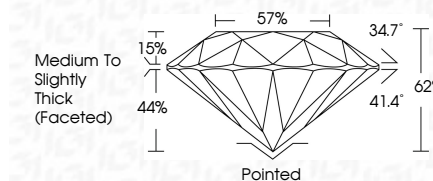

ELECTRONIC COPY

LG795691141
Report verification at igi.org

May 2, 2026
IGI Report Number **LG795691141**
Description **LABORATORY GROWN DIAMOND**
Shape and Cutting Style **ROUND BRILLIANT**
Measurements **6.40 - 6.43 X 3.98 MM**

GRADING RESULTS
Carat Weight **1.00 CARAT**
Color Grade **E**
Clarity Grade **VS 2**
Cut Grade **IDEAL**

ADDITIONAL GRADING INFORMATION
Polish **EXCELLENT**
Symmetry **EXCELLENT**
Fluorescence **NONE**
Inscription(s) **IGI LG795691141**
Comments: This Laboratory Grown Diamond was created by Chemical Vapor Deposition (CVD) growth process. Type IIa

May 2, 2026
IGI Report No **LG795691141**
ROUND BRILLIANT
Carat Weight **1.00 CARAT**
Color Grade **E**
Clarity Grade **VS 2**
Cut Grade **IDEAL**
Depth **62%**
Table **57%**
Girdle **Medium To Slightly Thick (Faceted)**
Culet **Pointed**
Polish **EXCELLENT**
Symmetry **EXCELLENT**
Fluorescence **NONE**
Inscription(s) **IGI LG795691141**
Comments: This Laboratory Grown Diamond was created by Chemical Vapor Deposition (CVD) growth process. Type IIa

May 2, 2026
IGI Report Number **LG795691141**
Description **LABORATORY GROWN DIAMOND**
Shape and Cutting Style **ROUND BRILLIANT**
Measurements **6.40 - 6.43 X 3.98 MM**

GRADING RESULTS
Carat Weight **1.00 CARAT**
Color Grade **E**
Clarity Grade **VS 2**
Cut Grade **IDEAL**