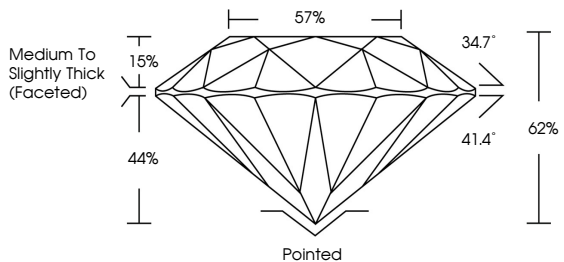

PROPORTIONS