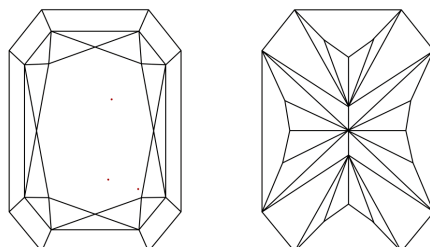

CLARITY CHARACTERISTICS

KEY TO SYMBOLS

Red symbols indicate internal characteristics.
Green symbols indicate external characteristics.