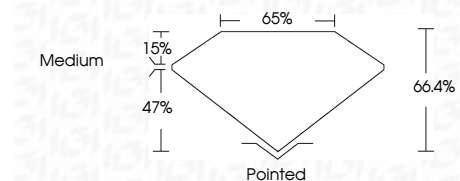

ELECTRONIC COPY

LG795691002
Report verification at igi.org

April 27, 2026
IGI Report Number **LG795691002**
Description **LABORATORY GROWN DIAMOND**

Shape and Cutting Style **CUT CORNERED
RECTANGULAR MODIFIED
BRILLIANT**

Measurements **8.14 X 5.59 X 3.71 MM**

GRADING RESULTS

Carat Weight **1.51 CARAT**
Color Grade **E**
Clarity Grade **VVS 2**

ADDITIONAL GRADING INFORMATION

Polish **EXCELLENT**
Symmetry **EXCELLENT**
Fluorescence **NONE**
Inscription(s) **IGI LG795691002**
Comments: This Laboratory Grown Diamond was created by Chemical Vapor Deposition (CVD) growth process. Type IIa

April 27, 2026
IGI Report No **LG795691002**
CUT CORNERED RECT. MODIFIED BRILLIANT
8.14 X 5.59 X 3.71 MM
Carat Weight **1.51 CARAT**
Color Grade **E**
Clarity Grade **VVS 2**
Depth **47%**
Table **15%**
Girdle **Medium**
Culet **Pointed**
Polish **EXCELLENT**
Symmetry **EXCELLENT**
Fluorescence **NONE**
Inscription(s) **IGI LG795691002**
Comments: This Laboratory Grown Diamond was created by Chemical Vapor Deposition (CVD) growth process. Type IIa

GRADING RESULTS

Carat Weight **1.51 CARAT**
Color Grade **E**
Clarity Grade **VVS 2**

ADDITIONAL GRADING INFORMATION

Polish **EXCELLENT**
Symmetry **EXCELLENT**
Fluorescence **NONE**
Inscription(s) **IGI LG795691002**