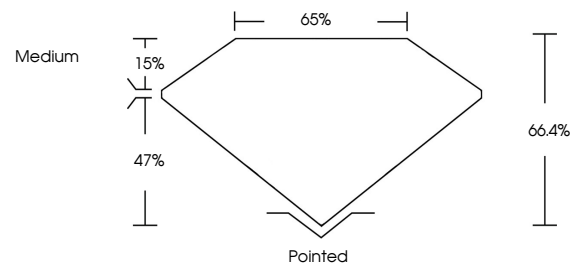

Measurements **8.14 X 5.59 X 3.71 MM**

GRADING RESULTS

Carat Weight **1.51 CARAT**
Color Grade **E**
Clarity Grade **VVS 2**

ADDITIONAL GRADING INFORMATION

Polish **EXCELLENT**
Symmetry **EXCELLENT**
Fluorescence **NONE**
Inscription(s) **IGI LG795691002**
Comments: This Laboratory Grown Diamond was created by Chemical Vapor Deposition (CVD) growth process. Type IIa

April 27, 2026
IGI Report No **LG795691002**
CUT CORNERED RECT. MODIFIED BRILLIANT
8.14 X 5.59 X 3.71 MM
Carat Weight **1.51 CARAT**
Color Grade **E**
Clarity Grade **VVS 2**
Depth **47%**
Table **15%**
Girdle **Medium**
Culet **Pointed**
Polish **EXCELLENT**
Symmetry **EXCELLENT**
Fluorescence **NONE**
Inscription(s) **IGI LG795691002**
Comments: This Laboratory Grown Diamond was created by Chemical Vapor Deposition (CVD) growth process. Type IIa

GRADING RESULTS

Carat Weight **1.51 CARAT**
Color Grade **E**
Clarity Grade **VVS 2**

ADDITIONAL GRADING INFORMATION

Polish **EXCELLENT**
Symmetry **EXCELLENT**
Fluorescence **NONE**
Inscription(s) **IGI LG795691002**

Comments: This Laboratory Grown Diamond was created by Chemical Vapor Deposition (CVD) growth process. Type IIa

PROPORTIONS

CLARITY CHARACTERISTICS

KEY TO SYMBOLS

Red symbols indicate internal characteristics.
Green symbols indicate external characteristics.