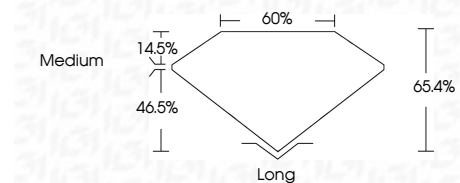

ELECTRONIC COPY

LG795689726
Report verification at igi.org

May 6, 2026
IGI Report Number **LG795689726**
Description **LABORATORY GROWN DIAMOND**
Shape and Cutting Style **EMERALD CUT**
Measurements **10.02 X 6.61 X 4.32 MM**

GRADING RESULTS
Carat Weight **2.90 CARATS**
Color Grade **FANCY VIVID GREEN**
Clarity Grade **VVS 2**

ADDITIONAL GRADING INFORMATION
Polish **EXCELLENT**
Symmetry **EXCELLENT**
Fluorescence **VERY SLIGHT**
Inscription(s) **IGI LG795689726**
Comments: This Laboratory Grown Diamond was created by Chemical Vapor Deposition (CVD) growth process. Indications of post-growth treatment.

May 6, 2026
IGI Report No **LG795689726**
EMERALD CUT
2.90 CARATS
Carat Weight **FANCY VIVID GREEN**
Color Grade **VVS 2**
Depth **65.4%**
Table **46.5%**
Girdle **Medium**
Culet **Long**
Polish **EXCELLENT**
Symmetry **EXCELLENT**
Fluorescence **VERY SLIGHT**
Inscription(s) **IGI LG795689726**
Comments: This Laboratory Grown Diamond was created by Chemical Vapor Deposition (CVD) growth process. Indications of post-growth treatment.

LABORATORY GROWN DIAMOND REPORT

May 6, 2026
IGI Report Number **LG795689726**
Description **LABORATORY GROWN DIAMOND**
Shape and Cutting Style **EMERALD CUT**
Measurements **10.02 X 6.61 X 4.32 MM**

GRADING RESULTS
Carat Weight **2.90 CARATS**
Color Grade **FANCY VIVID GREEN**
Clarity Grade **VVS 2**