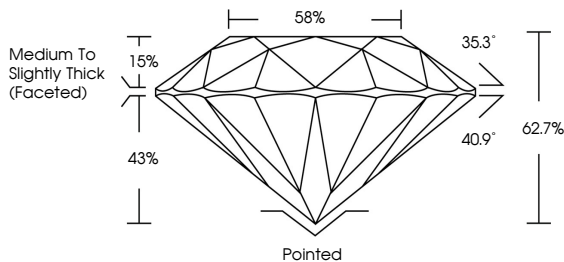

April 30, 2026
IGI Report No LG795689376
ROUND BRILLIANT
Carat Weight **1.47 CARAT**
Color Grade **E**
Clarity Grade **VS 1**
Depth **62.7%**
Table **58%**
Girdle **Medium To Slightly Thick (Faceted)**
Culet **Pointed**
Polish **EXCELLENT**
Symmetry **EXCELLENT**
Fluorescence **NONE**
Inscription(s) **IGI LG795689376**
Comments: This Laboratory Grown Diamond was created by Chemical Vapor Deposition (CVD) growth process. Type IIa

April 30, 2026
IGI Report Number **LG795689376**
Description **LABORATORY GROWN DIAMOND**
Shape and Cutting Style **ROUND BRILLIANT**
Measurements **7.19 - 7.26 X 4.53 MM**

GRADING RESULTS

Carat Weight **1.47 CARAT**
Color Grade **E**
Clarity Grade **VS 1**
Cut Grade **EXCELLENT**

PROPORTIONS

CLARITY CHARACTERISTICS

KEY TO SYMBOLS

Red symbols indicate internal characteristics.
Green symbols indicate external characteristics.

Sample Image Used

COLOR

D	E	F	G	H	I	J	Faint	Very Light	Light
---	---	---	---	---	---	---	-------	------------	-------