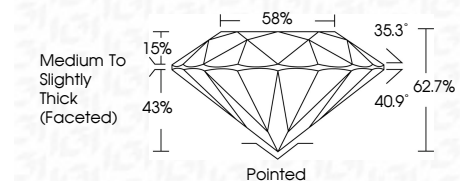

ELECTRONIC COPY

LG795689376
Report verification at igi.org

April 30, 2026
IGI Report Number **LG795689376**
Description **LABORATORY GROWN DIAMOND**
Shape and Cutting Style **ROUND BRILLIANT**
Measurements **7.19 - 7.26 X 4.53 MM**

GRADING RESULTS

Carat Weight **1.47 CARAT**
Color Grade **E**
Clarity Grade **VS 1**
Cut Grade **EXCELLENT**

ADDITIONAL GRADING INFORMATION

Polish **EXCELLENT**
Symmetry **EXCELLENT**
Fluorescence **NONE**
Inscription(s) **IGI LG795689376**
Comments: This Laboratory Grown Diamond was created by Chemical Vapor Deposition (CVD) growth process. Type IIa

April 30, 2026
IGI Report No LG795689376
ROUND BRILLIANT
Carat Weight **1.47 CARAT**
Color Grade **E**
Clarity Grade **VS 1**
Depth **62.7%**
Table **58%**
Girdle **Medium To Slightly Thick (Faceted)**
Culet **Pointed**
Polish **EXCELLENT**
Symmetry **EXCELLENT**
Fluorescence **NONE**
Inscription(s) **IGI LG795689376**
Comments: This Laboratory Grown Diamond was created by Chemical Vapor Deposition (CVD) growth process. Type IIa

April 30, 2026
IGI Report Number **LG795689376**
Description **LABORATORY GROWN DIAMOND**
Shape and Cutting Style **ROUND BRILLIANT**
Measurements **7.19 - 7.26 X 4.53 MM**

GRADING RESULTS

Carat Weight **1.47 CARAT**
Color Grade **E**
Clarity Grade **VS 1**
Cut Grade **EXCELLENT**