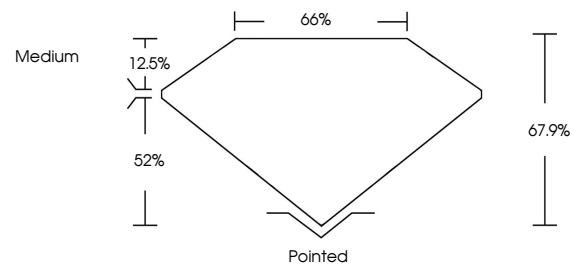

PROPORTIONS