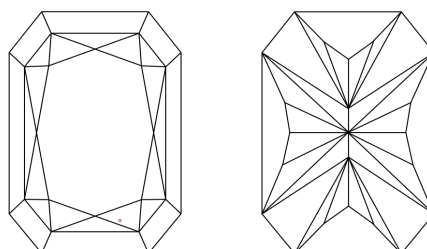

CLARITY CHARACTERISTICS

KEY TO SYMBOLS

Red symbols indicate internal characteristics.
Green symbols indicate external characteristics.

COLOR

D E F G H I J Faint Very Light Light

CLARITY

FL	IF	VS¹⁻²	VS¹⁻²	SI¹⁻²	I¹⁻³
Flawless	Internally Flawless	Very Very Slightly Included	Very Slightly Included	Slightly Included	Included