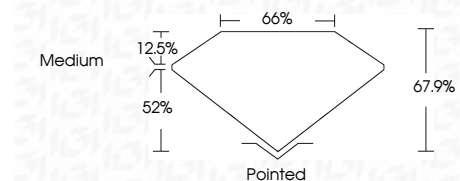

Measurements **12.32 X 8.48 X 5.76 MM**

**GRADING RESULTS**

Carat Weight **5.10 CARATS**  
Color Grade **E**  
Clarity Grade **VS 1**

**ADDITIONAL GRADING INFORMATION**

Polish **EXCELLENT**  
Symmetry **EXCELLENT**  
Fluorescence **NONE**  
Inscription(s) **IGI LG795657166**  
Comments: This Laboratory Grown Diamond was created by Chemical Vapor Deposition (CVD) growth process. Type IIa

April 25, 2026  
IGI Report No LG795657166  
CUT CORNERED RECT. MODIFIED BRILLIANT  
12.32 X 8.48 X 5.76 MM  
5.10 CARATS  
E  
VS 1  
67.9%  
52%  
Medium  
Pointed  
EXCELLENT  
EXCELLENT  
NONE  
IGI LG795657166  
Comments: This Laboratory Grown Diamond was created by Chemical Vapor Deposition (CVD) growth process. Type IIa

**LABORATORY GROWN DIAMOND REPORT**

April 25, 2026  
IGI Report Number **LG795657166**  
Description **LABORATORY GROWN DIAMOND**  
Shape and Cutting Style **CUT CORNERED RECTANGULAR  
MODIFIED BRILLIANT**  
Measurements **12.32 X 8.48 X 5.76 MM**

**GRADING RESULTS**

Carat Weight **5.10 CARATS**  
Color Grade **E**  
Clarity Grade **VS 1**

**ADDITIONAL GRADING INFORMATION**

Polish **EXCELLENT**  
Symmetry **EXCELLENT**  
Fluorescence **NONE**  
Inscription(s) **IGI LG795657166**