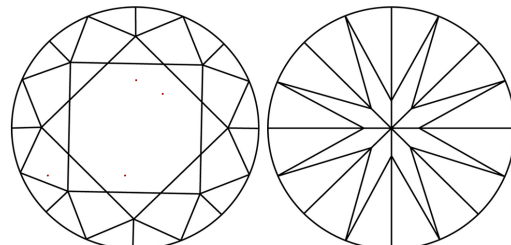

April 25, 2026
IGI Report Number **LG795654844**
Description **LABORATORY GROWN DIAMOND**
Shape and Cutting Style **ROUND BRILLIANT**
Measurements **8.15 - 8.21 X 5.02 MM**

GRADING RESULTS
Carat Weight **2.06 CARATS**
Color Grade **F**
Clarity Grade **VVS 2**
Cut Grade **IDEAL**

PROPORTIONS

CLARITY CHARACTERISTICS

KEY TO SYMBOLS
Red symbols indicate internal characteristics.
Green symbols indicate external characteristics.

Sample Image Used

COLOR

D	E	F	G	H	I	J	Faint	Very Light	Light
---	---	---	---	---	---	---	-------	------------	-------