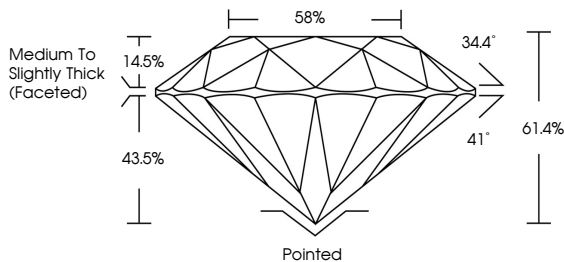

PROPORTIONS