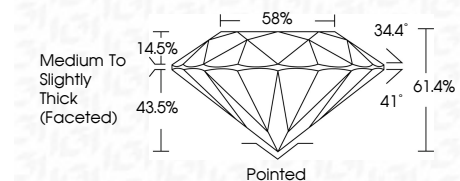

ELECTRONIC COPY

LG795654844
Report verification at igi.org

April 25, 2026
IGI Report Number **LG795654844**
Description **LABORATORY GROWN DIAMOND**
Shape and Cutting Style **ROUND BRILLIANT**
Measurements **8.15 - 8.21 X 5.02 MM**

GRADING RESULTS
Carat Weight **2.06 CARATS**
Color Grade **F**
Clarity Grade **VVS 2**
Cut Grade **IDEAL**

ADDITIONAL GRADING INFORMATION
Polish **EXCELLENT**
Symmetry **EXCELLENT**
Fluorescence **NONE**
Inscription(s) **(IGI) LG795654844**
Comments: This Laboratory Grown Diamond was created by Chemical Vapor Deposition (CVD) growth process. Type IIa

April 25, 2026
IGI Report No LG795654844
ROUND BRILLIANT
8.15 - 8.21 X 5.02 MM
2.06 CARATS
Color Grade **F**
Clarity Grade **VVS 2**
Cut Grade **IDEAL**
Depth **61.4%**
Table **58%**
Girdle **Medium To Slightly Thick (Faceted)**
Culet **Pointed**
Polish **EXCELLENT**
Symmetry **EXCELLENT**
Fluorescence **NONE**
Inscription(s) **(IGI) LG795654844**
Comments: This Laboratory Grown Diamond was created by Chemical Vapor Deposition (CVD) growth process. Type IIa

April 25, 2026
IGI Report Number **LG795654844**
Description **LABORATORY GROWN DIAMOND**
Shape and Cutting Style **ROUND BRILLIANT**
Measurements **8.15 - 8.21 X 5.02 MM**

GRADING RESULTS
Carat Weight **2.06 CARATS**
Color Grade **F**
Clarity Grade **VVS 2**
Cut Grade **IDEAL**