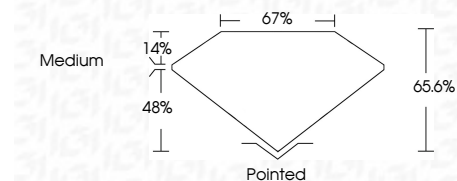

Measurements **10.36 X 7.12 X 4.67 MM**

GRADING RESULTS
Carat Weight **3.03 CARATS**
Color Grade **F**
Clarity Grade **VVS 2**

ADDITIONAL GRADING INFORMATION
Polish **EXCELLENT**
Symmetry **EXCELLENT**
Fluorescence **NONE**
Inscription(s) **IGI LG795653785**
Comments: This Laboratory Grown Diamond was created by Chemical Vapor Deposition (CVD) growth process. Type IIa

April 28, 2026
IGI Report No **LG795653785**
CUT CORNERED RECT. MODIFIED BRILLIANT
10.36 X 7.12 X 4.67 MM
Carat Weight **3.03 CARATS**
Color Grade **F**
Clarity Grade **VVS 2**
Depth **48.6%**
Table **67%**
Girdle **Medium**
Culet **Pointed**
Polish **EXCELLENT**
Symmetry **EXCELLENT**
Fluorescence **NONE**
Inscription(s) **IGI LG795653785**
Comments: This Laboratory Grown Diamond was created by Chemical Vapor Deposition (CVD) growth process. Type IIa

LABORATORY GROWN DIAMOND REPORT

April 28, 2026
IGI Report Number **LG795653785**
Description **LABORATORY GROWN DIAMOND**
Shape and Cutting Style **CUT CORNERED RECTANGULAR
MODIFIED BRILLIANT**
Measurements **10.36 X 7.12 X 4.67 MM**

GRADING RESULTS
Carat Weight **3.03 CARATS**
Color Grade **F**
Clarity Grade **VVS 2**

ADDITIONAL GRADING INFORMATION
Polish **EXCELLENT**
Symmetry **EXCELLENT**
Fluorescence **NONE**
Inscription(s) **IGI LG795653785**