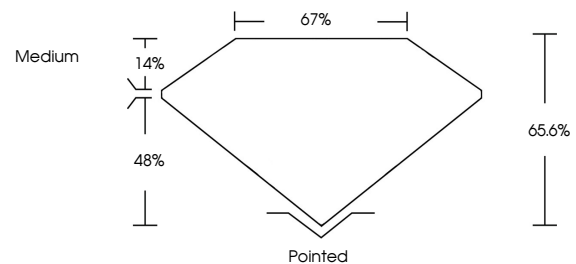

PROPORTIONS