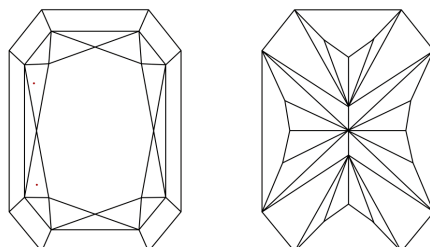

CLARITY CHARACTERISTICS

KEY TO SYMBOLS

Red symbols indicate internal characteristics.
Green symbols indicate external characteristics.