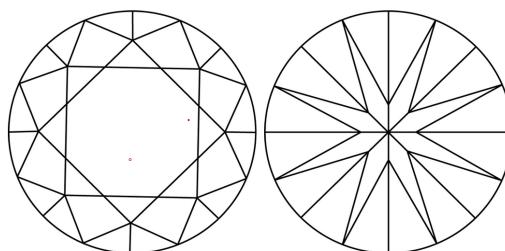

CLARITY CHARACTERISTICS

KEY TO SYMBOLS

Red symbols indicate internal characteristics.
Green symbols indicate external characteristics.