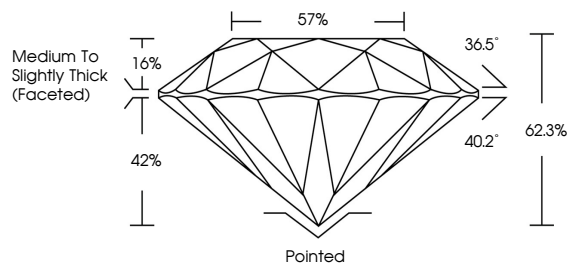

LABORATORY GROWN DIAMOND REPORT

May 4, 2026
IGI Report Number **LG795651675**
Description **LABORATORY GROWN DIAMOND**
Shape and Cutting Style **ROUND BRILLIANT**
Measurements **6.32 - 6.35 X 3.95 MM**

GRADING RESULTS

Carat Weight **1.00 CARAT**
Color Grade **D**
Clarity Grade **VS 1**
Cut Grade **EXCELLENT**

ADDITIONAL GRADING INFORMATION

Polish **EXCELLENT**
Symmetry **EXCELLENT**
Fluorescence **NONE**
Inscription(s) **IGI LG795651675**

Comments: This Laboratory Grown Diamond was created by Chemical Vapor Deposition (CVD) growth process. Type IIa

PROPORTIONS

CLARITY CHARACTERISTICS

KEY TO SYMBOLS

Red symbols indicate internal characteristics.
Green symbols indicate external characteristics.