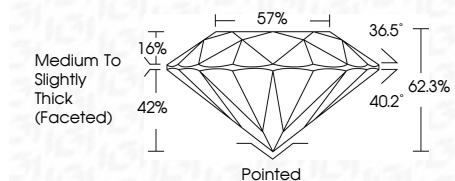

ELECTRONIC COPY

LG795651675
Report verification at igi.org

May 4, 2026
IGI Report Number **LG795651675**
Description **LABORATORY GROWN DIAMOND**
Shape and Cutting Style **ROUND BRILLIANT**
Measurements **6.32 - 6.35 X 3.95 MM**

GRADING RESULTS

Carat Weight **1.00 CARAT**
Color Grade **D**
Clarity Grade **VS 1**
Cut Grade **EXCELLENT**

ADDITIONAL GRADING INFORMATION

Polish **EXCELLENT**
Symmetry **EXCELLENT**
Fluorescence **NONE**
Inscription(s) **IGI LG795651675**
Comments: This Laboratory Grown Diamond was created by Chemical Vapor Deposition (CVD) growth process. Type IIa

May 4, 2026
IGI Report No LG795651675
ROUND BRILLIANT
6.32 - 6.35 X 3.95 MM
1.00 CARAT
D
EXCELLENT
VS 1
62.3%
57%
Medium To Slightly Thick (Faceted)
Pointed
EXCELLENT
EXCELLENT
NONE
IGI LG795651675
Comments: This Laboratory Grown Diamond was created by Chemical Vapor Deposition (CVD) growth process. Type IIa

LABORATORY GROWN DIAMOND REPORT

May 4, 2026
IGI Report Number **LG795651675**
Description **LABORATORY GROWN DIAMOND**
Shape and Cutting Style **ROUND BRILLIANT**
Measurements **6.32 - 6.35 X 3.95 MM**