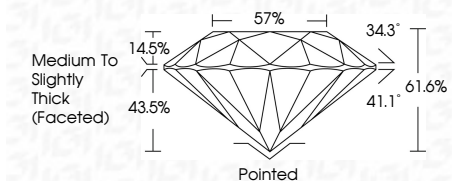

ELECTRONIC COPY

LG795647221
Report verification at igi.org

April 29, 2026
IGI Report Number **LG795647221**
Description **LABORATORY GROWN DIAMOND**
Shape and Cutting Style **ROUND BRILLIANT**
Measurements **8.14 - 8.17 X 5.02 MM**

GRADING RESULTS

Carat Weight **2.04 CARATS**
Color Grade **F**
Clarity Grade **VVS 2**
Cut Grade **IDEAL**

ADDITIONAL GRADING INFORMATION

Polish **EXCELLENT**
Symmetry **EXCELLENT**
Fluorescence **NONE**
Inscription(s) **IGI LG795647221**
Comments: This Laboratory Grown Diamond was created by Chemical Vapor Deposition (CVD) growth process. Type IIa

April 29, 2026
IGI Report No LG795647221
ROUND BRILLIANT
8.14 - 8.17 X 5.02 MM
2.04 CARATS
Color Grade **F**
Clarity Grade **VVS 2**
Cut Grade **IDEAL**
Depth **61.6%**
Table **57%**
Girdle **Medium To Slightly Thick (Faceted)**
Culet **Pointed**
Polish **EXCELLENT**
Symmetry **EXCELLENT**
Fluorescence **NONE**
Inscription(s) **IGI LG795647221**
Comments: This Laboratory Grown Diamond was created by Chemical Vapor Deposition (CVD) growth process. Type IIa

GRADING RESULTS

Carat Weight **2.04 CARATS**
Color Grade **F**
Clarity Grade **VVS 2**
Cut Grade **IDEAL**

ADDITIONAL GRADING INFORMATION

Polish **EXCELLENT**
Symmetry **EXCELLENT**
Fluorescence **NONE**
Inscription(s) **IGI LG795647221**