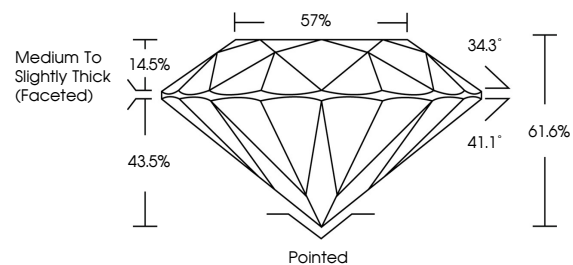

GRADING RESULTS

Carat Weight **2.04 CARATS**
Color Grade **F**
Clarity Grade **VVS 2**
Cut Grade **IDEAL**

ADDITIONAL GRADING INFORMATION

Polish **EXCELLENT**
Symmetry **EXCELLENT**
Fluorescence **NONE**
Inscription(s) **IGI LG795647221**
Comments: This Laboratory Grown Diamond was created by Chemical Vapor Deposition (CVD) growth process. Type IIa

April 29, 2026
IGI Report No LG795647221
ROUND BRILLIANT
8.14 - 8.17 X 5.02 MM
2.04 CARATS
Color Grade **F**
Clarity Grade **VVS 2**
Cut Grade **IDEAL**
Depth **61.6%**
Table **57%**
Girdle **Medium To Slightly Thick (Faceted)**
Culet **Pointed**
Polish **EXCELLENT**
Symmetry **EXCELLENT**
Fluorescence **NONE**
Inscription(s) **IGI LG795647221**
Comments: This Laboratory Grown Diamond was created by Chemical Vapor Deposition (CVD) growth process. Type IIa

GRADING RESULTS

Carat Weight **2.04 CARATS**
Color Grade **F**
Clarity Grade **VVS 2**
Cut Grade **IDEAL**

ADDITIONAL GRADING INFORMATION

Polish **EXCELLENT**
Symmetry **EXCELLENT**
Fluorescence **NONE**
Inscription(s) **IGI LG795647221**

Comments: This Laboratory Grown Diamond was created by Chemical Vapor Deposition (CVD) growth process. Type IIa

PROPORTIONS

CLARITY CHARACTERISTICS

KEY TO SYMBOLS

Red symbols indicate internal characteristics.
Green symbols indicate external characteristics.