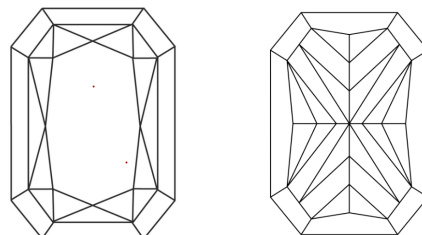

CLARITY CHARACTERISTICS

KEY TO SYMBOLS

Red symbols indicate internal characteristics.
Green symbols indicate external characteristics.