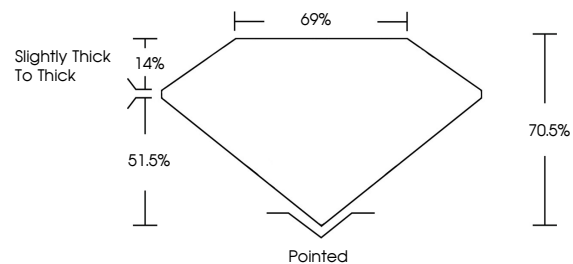

PROPORTIONS