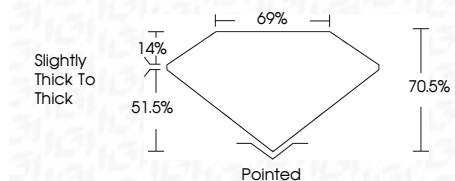

ELECTRONIC COPY

LG795644650
Report verification at igi.org

May 14, 2026
IGI Report Number **LG795644650**
Description **LABORATORY GROWN DIAMOND**
Shape and Cutting Style **CUT CORNERED
RECTANGULAR MODIFIED
BRILLIANT**
Measurements **12.05 X 8.33 X 5.87 MM**

GRADING RESULTS
Carat Weight **5.53 CARATS**
Color Grade **FANCY VIVID YELLOW**
Clarity Grade **VVS 2**

ADDITIONAL GRADING INFORMATION
Polish **EXCELLENT**
Symmetry **EXCELLENT**
Fluorescence **NONE**
Inscription(s) **IGI LG795644650**
Comments: This Laboratory Grown Diamond was created by Chemical Vapor Deposition (CVD) growth process.

May 14, 2026
IGI Report No **LG795644650**
CUT CORNERED RECT. MODIFIED BRILLIANT
12.05 X 8.33 X 5.87 MM
Carat Weight **5.53 CARATS**
Color Grade **FANCY VIVID YELLOW**
Clarity Grade **VVS 2**
Depth **70.5%**
Table **69%**
Girdle **Slightly thick to Thick**
Culet **Pointed**
Polish **EXCELLENT**
Symmetry **EXCELLENT**
Fluorescence **NONE**
Inscription(s) **IGI LG795644650**
Comments: This Laboratory Grown Diamond was created by Chemical Vapor Deposition (CVD) growth process.

GRADING RESULTS
Carat Weight **5.53 CARATS**
Color Grade **FANCY VIVID YELLOW**
Clarity Grade **VVS 2**

ADDITIONAL GRADING INFORMATION
Polish **EXCELLENT**
Symmetry **EXCELLENT**
Fluorescence **NONE**
Inscription(s) **IGI LG795644650**