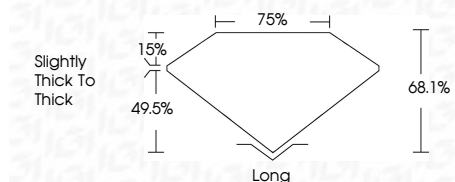

ELECTRONIC COPY

LG795643935
Report verification at igi.org

May 15, 2026
IGI Report Number **LG795643935**
Description **LABORATORY GROWN DIAMOND**
Shape and Cutting Style **BAGUETTE**
Measurements **10.10 X 3.89 X 2.65 MM**

GRADING RESULTS
Carat Weight **1.10 CARAT**
Color Grade **F**
Clarity Grade **VVS 2**

ADDITIONAL GRADING INFORMATION
Polish **EXCELLENT**
Symmetry **EXCELLENT**
Fluorescence **NONE**
Inscription(s) **IGI LG795643935**
Comments: This Laboratory Grown Diamond was created by Chemical Vapor Deposition (CVD) growth process. Type IIa

May 15, 2026
IGI Report No LG795643935
BAGUETTE
10.10 X 3.89 X 2.65 MM
1.10 CARAT
Color Grade **F**
Clarity Grade **VVS 2**
Depth **68.1%**
Table **15%**
Girdle **Slightly thick to Thick**
Culet **Long**
Polish **EXCELLENT**
Symmetry **EXCELLENT**
Fluorescence **NONE**
Inscription(s) **IGI LG795643935**
Comments: This Laboratory Grown Diamond was created by Chemical Vapor Deposition (CVD) growth process. Type IIa

May 15, 2026
IGI Report Number **LG795643935**
Description **LABORATORY GROWN DIAMOND**
Shape and Cutting Style **BAGUETTE**
Measurements **10.10 X 3.89 X 2.65 MM**

GRADING RESULTS
Carat Weight **1.10 CARAT**
Color Grade **F**
Clarity Grade **VVS 2**