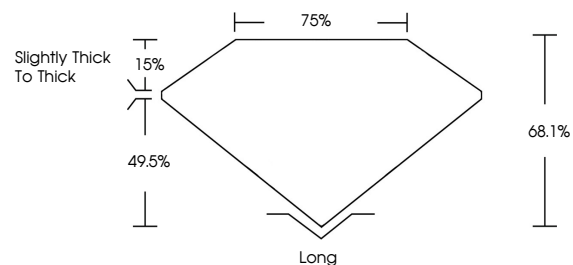

PROPORTIONS