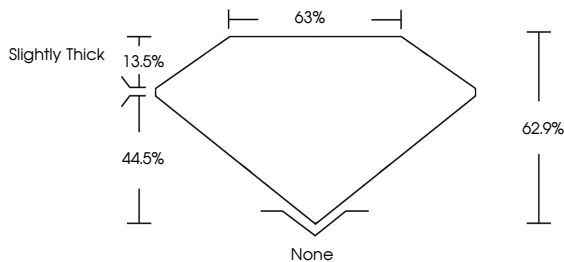

PROPORTIONS