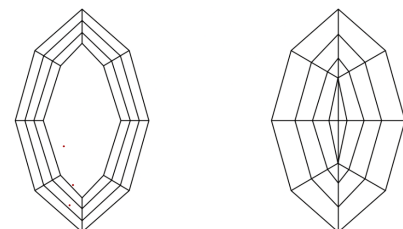

CLARITY CHARACTERISTICS

KEY TO SYMBOLS
Red symbols indicate internal characteristics.
Green symbols indicate external characteristics.