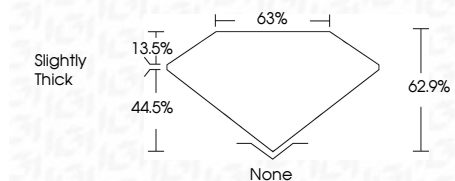

Measurements **13.98 X 6.77 X 4.26 MM**

**GRADING RESULTS**  
Carat Weight **2.56 CARATS**  
Color Grade **F**  
Clarity Grade **VVS 2**

**ADDITIONAL GRADING INFORMATION**  
Polish **EXCELLENT**  
Symmetry **EXCELLENT**  
Fluorescence **NONE**  
Inscription(s) **IGI LG795634245**  
Comments: This Laboratory Grown Diamond was created by Chemical Vapor Deposition (CVD) growth process. Type IIa

May 20, 2026  
IGI Report No LG795634245  
MODIFIED OCTAGONAL STEP CUT  
13.98 X 6.77 X 4.26 MM  
2.56 CARATS  
F  
VVS 2  
62.9%  
63%  
Slightly Thick  
None  
EXCELLENT  
EXCELLENT  
NONE  
IGI LG795634245  
Comments: This Laboratory Grown Diamond was created by Chemical Vapor Deposition (CVD) growth process. Type IIa

**LABORATORY GROWN DIAMOND REPORT**

May 20, 2026  
IGI Report Number **LG795634245**  
Description **LABORATORY GROWN DIAMOND**  
Shape and Cutting Style **MODIFIED OCTAGONAL STEP CUT**  
Measurements **13.98 X 6.77 X 4.26 MM**

**GRADING RESULTS**  
Carat Weight **2.56 CARATS**  
Color Grade **F**  
Clarity Grade **VVS 2**

**ADDITIONAL GRADING INFORMATION**  
Polish **EXCELLENT**  
Symmetry **EXCELLENT**  
Fluorescence **NONE**  
Inscription(s) **IGI LG795634245**