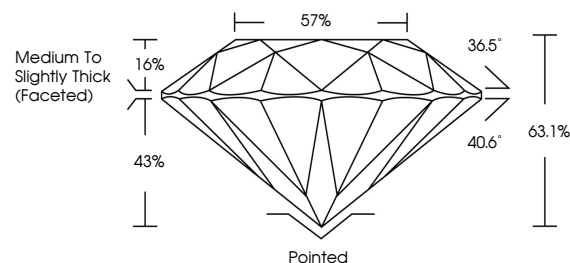

GRADING RESULTS

Carat Weight **1.34 CARAT**
Color Grade **E**
Clarity Grade **VS 1**
Cut Grade **EXCELLENT**

ADDITIONAL GRADING INFORMATION

Polish **EXCELLENT**
Symmetry **EXCELLENT**
Fluorescence **NONE**
Inscription(s) **IGI LG795605866**

Comments: This Laboratory Grown Diamond was created by Chemical Vapor Deposition (CVD) growth process. Type IIa

PROPORTIONS

CLARITY CHARACTERISTICS

KEY TO SYMBOLS

Red symbols indicate internal characteristics.
Green symbols indicate external characteristics.