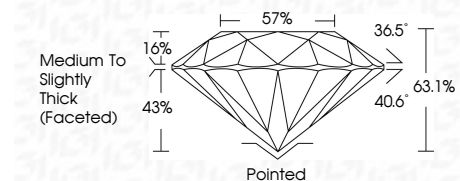

ELECTRONIC COPY

LG795605866
Report verification at igi.org

April 24, 2026
IGI Report Number **LG795605866**
Description **LABORATORY GROWN DIAMOND**
Shape and Cutting Style **ROUND BRILLIANT**
Measurements **6.97 - 7.01 X 4.41 MM**

GRADING RESULTS

Carat Weight **1.34 CARAT**
Color Grade **E**
Clarity Grade **VS 1**
Cut Grade **EXCELLENT**

ADDITIONAL GRADING INFORMATION

Polish **EXCELLENT**
Symmetry **EXCELLENT**
Fluorescence **NONE**
Inscription(s) **IGI LG795605866**
Comments: This Laboratory Grown Diamond was created by Chemical Vapor Deposition (CVD) growth process. Type IIa

LABORATORY GROWN DIAMOND REPORT

April 24, 2026
IGI Report Number **LG795605866**
Description **LABORATORY GROWN DIAMOND**
Shape and Cutting Style **ROUND BRILLIANT**
Measurements **6.97 - 7.01 X 4.41 MM**

GRADING RESULTS

Carat Weight **1.34 CARAT**
Color Grade **E**
Clarity Grade **VS 1**
Cut Grade **EXCELLENT**

ADDITIONAL GRADING INFORMATION

Polish **EXCELLENT**
Symmetry **EXCELLENT**
Fluorescence **NONE**
Inscription(s) **IGI LG795605866**