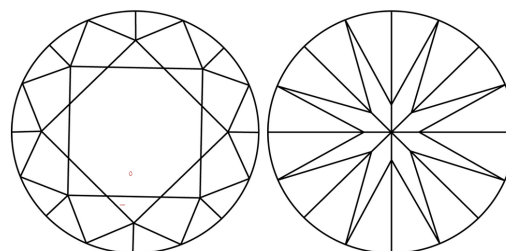

CLARITY CHARACTERISTICS

KEY TO SYMBOLS

Red symbols indicate internal characteristics.
Green symbols indicate external characteristics.