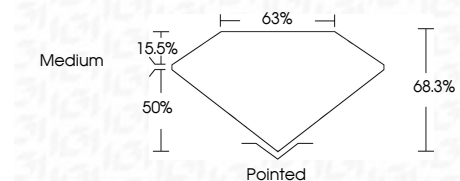

Measurements **10.48 X 7.00 X 4.78 MM**

GRADING RESULTS

Carat Weight **3.05 CARATS**
Color Grade **D**
Clarity Grade **VVS 2**

ADDITIONAL GRADING INFORMATION

Polish **EXCELLENT**
Symmetry **EXCELLENT**
Fluorescence **NONE**
Inscription(s) **IGI LG795605728**
Comments: This Laboratory Grown Diamond was created by Chemical Vapor Deposition (CVD) growth process. Type IIa

April 29, 2026
IGI Report No **LG795605728**
CUT CORNERED RECT. MODIFIED BRILLIANT
10.48 X 7.00 X 4.78 MM
Carat Weight **3.05 CARATS**
Color Grade **D**
Clarity Grade **VVS 2**
Depth **68.3%**
Table **15.5%**
Girdle **Medium**
Culet **Pointed**
Polish **EXCELLENT**
Symmetry **EXCELLENT**
Fluorescence **NONE**
Inscription(s) **IGI LG795605728**
Comments: This Laboratory Grown Diamond was created by Chemical Vapor Deposition (CVD) growth process. Type IIa

LABORATORY GROWN DIAMOND REPORT

April 29, 2026
IGI Report Number **LG795605728**
Description **LABORATORY GROWN DIAMOND**
Shape and Cutting Style **CUT CORNERED RECTANGULAR
MODIFIED BRILLIANT**
Measurements **10.48 X 7.00 X 4.78 MM**

GRADING RESULTS

Carat Weight **3.05 CARATS**
Color Grade **D**
Clarity Grade **VVS 2**

ADDITIONAL GRADING INFORMATION

Polish **EXCELLENT**
Symmetry **EXCELLENT**
Fluorescence **NONE**
Inscription(s) **IGI LG795605728**