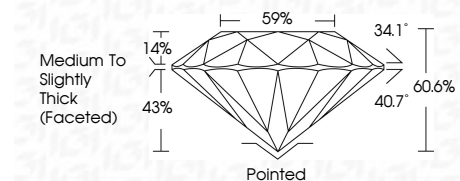

ELECTRONIC COPY

LG794698976
Report verification at igi.org

May 2, 2026
IGI Report Number **LG794698976**
Description **LABORATORY GROWN DIAMOND**
Shape and Cutting Style **ROUND BRILLIANT**
Measurements **9.87 - 9.91 X 5.99 MM**

GRADING RESULTS
Carat Weight **3.60 CARATS**
Color Grade **F**
Clarity Grade **VVS 2**
Cut Grade **IDEAL**

ADDITIONAL GRADING INFORMATION
Polish **EXCELLENT**
Symmetry **EXCELLENT**
Fluorescence **NONE**
Inscription(s) **IGI LG794698976**
Comments: This Laboratory Grown Diamond was created by Chemical Vapor Deposition (CVD) growth process. Type IIa

May 2, 2026
IGI Report No **LG794698976**
ROUND BRILLIANT
9.87 - 9.91 X 5.99 MM
3.60 CARATS
Color Grade **F**
Clarity Grade **VVS 2**
Cut Grade **IDEAL**
Depth **60.6%**
Table **59%**
Girdle **Medium To Slightly Thick (Faceted)**
Culet **Pointed**
Polish **EXCELLENT**
Symmetry **EXCELLENT**
Fluorescence **NONE**
Inscription(s) **IGI LG794698976**
Comments: This Laboratory Grown Diamond was created by Chemical Vapor Deposition (CVD) growth process. Type IIa

GRADING RESULTS
Carat Weight **3.60 CARATS**
Color Grade **F**
Clarity Grade **VVS 2**
Cut Grade **IDEAL**

ADDITIONAL GRADING INFORMATION
Polish **EXCELLENT**
Symmetry **EXCELLENT**
Fluorescence **NONE**
Inscription(s) **IGI LG794698976**