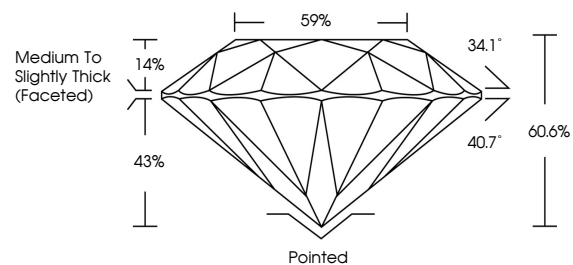

PROPORTIONS