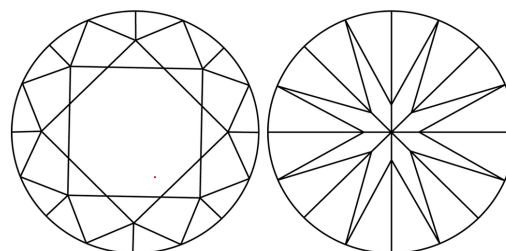

CLARITY CHARACTERISTICS

KEY TO SYMBOLS

Red symbols indicate internal characteristics.
Green symbols indicate external characteristics.