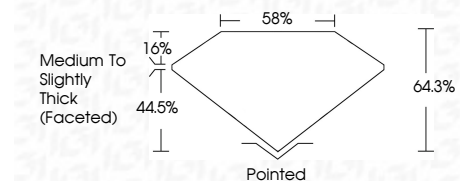

**ELECTRONIC COPY**

LG794698341  
Report verification at igi.org

April 27, 2026  
IGI Report Number **LG794698341**  
Description **LABORATORY GROWN DIAMOND**  
Shape and Cutting Style **PEAR BRILLIANT**  
Measurements **9.94 X 6.31 X 4.06 MM**

**GRADING RESULTS**  
Carat Weight **1.52 CARAT**  
Color Grade **F**  
Clarity Grade **VS 1**

**ADDITIONAL GRADING INFORMATION**  
Polish **EXCELLENT**  
Symmetry **EXCELLENT**  
Fluorescence **NONE**  
Inscription(s) **IGI LG794698341**  
Comments: This Laboratory Grown Diamond was created by Chemical Vapor Deposition (CVD) growth process. Type IIa

April 27, 2026  
IGI Report No LG794698341  
**PEAR BRILLIANT**  
9.94 X 6.31 X 4.06 MM  
1.52 CARAT  
F  
VS 1  
64.5%  
44.5%  
58%  
Medium to Slightly Thick (Faceted)  
Pointed  
EXCELLENT  
EXCELLENT  
NONE  
IGI LG794698341  
Comments: This Laboratory Grown Diamond was created by Chemical Vapor Deposition (CVD) growth process. Type IIa

**GRADING RESULTS**  
Carat Weight **1.52 CARAT**  
Color Grade **F**  
Clarity Grade **VS 1**

**ADDITIONAL GRADING INFORMATION**  
Polish **EXCELLENT**  
Symmetry **EXCELLENT**  
Fluorescence **NONE**  
Inscription(s) **IGI LG794698341**