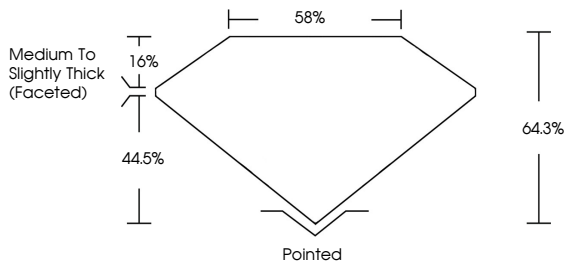

PROPORTIONS