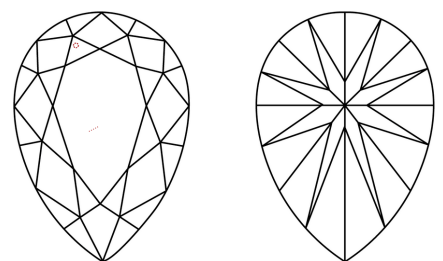

CLARITY CHARACTERISTICS

KEY TO SYMBOLS

Red symbols indicate internal characteristics.
Green symbols indicate external characteristics.

COLOR

D	E	F	G	H	I	J	Faint	Very Light	Light

CLARITY

FL	IF	VS¹⁻²	VS¹⁻²	SI¹⁻²	I¹⁻³
Flawless	Internally Flawless	Very Very Slightly Included	Very Slightly Included	Slightly Included	Included