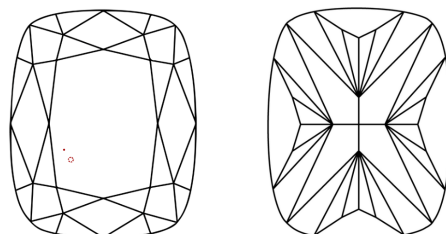

CLARITY CHARACTERISTICS

KEY TO SYMBOLS

Red symbols indicate internal characteristics.
Green symbols indicate external characteristics.