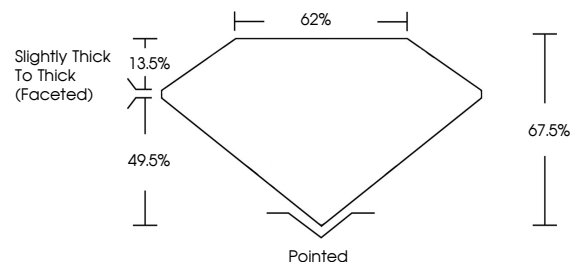

PROPORTIONS