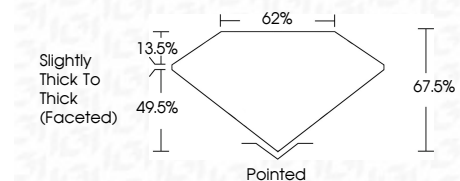

ELECTRONIC COPY

LG794696292
Report verification at igi.org

April 27, 2026
IGI Report Number **LG794696292**
Description **LABORATORY GROWN DIAMOND**
Shape and Cutting Style **CUSHION MODIFIED BRILLIANT**
Measurements **9.61 X 6.90 X 4.66 MM**

GRADING RESULTS
Carat Weight **2.42 CARATS**
Color Grade **E**
Clarity Grade **VVS 2**

ADDITIONAL GRADING INFORMATION
Polish **EXCELLENT**
Symmetry **EXCELLENT**
Fluorescence **NONE**
Inscription(s) **IGI LG794696292**
Comments: This Laboratory Grown Diamond was created by Chemical Vapor Deposition (CVD) growth process. Type IIa

April 27, 2026
IGI Report No **LG794696292**
CUSHION MODIFIED BRILLIANT
9.61 X 6.90 X 4.66 MM
Carat Weight **2.42 CARATS**
Color Grade **E**
Clarity Grade **VVS 2**
Depth **67.5%**
Table **49.5%**
Girdle **Slightly Thick To Thick (Faceted)**
Culet **Pointed**
Polish **EXCELLENT**
Symmetry **EXCELLENT**
Fluorescence **NONE**
Inscription(s) **IGI LG794696292**
Comments: This Laboratory Grown Diamond was created by Chemical Vapor Deposition (CVD) growth process. Type IIa

GRADING RESULTS
Carat Weight **2.42 CARATS**
Color Grade **E**
Clarity Grade **VVS 2**

ADDITIONAL GRADING INFORMATION
Polish **EXCELLENT**
Symmetry **EXCELLENT**
Fluorescence **NONE**
Inscription(s) **IGI LG794696292**